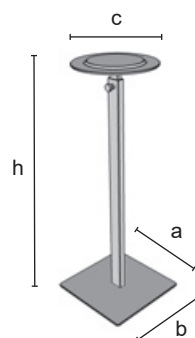

ST0022	
 mm	h = min 370 max 680 a = 140 b = 140 c = 390 d = 180 e = 30
 Kg	1,22
 Pcs	12/box
 CR	CR
€	51,00

7.3 piatt

7.3 piatt

**ST0023**

Height-adjustable hat-display for table. The hats are put on the steel disk. Available in chrome finishing.

ST0023	
 mm	h = min 370 max 680 a = 140 b = 140 c = 120
 Kg	1,02
 Pcs	10/box
 CR	
€	22,50

**ST0026**

Height-adjustable jewelry-display for table. Necklaces and small custom jewelry are hung on the upper hooked bar. Available in chrome finishing.