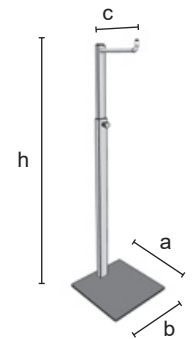

**ST0016**

Jewelry-display for table. Necklaces and small custom jewelry are hung on the upper hooked bar. The base and the height-adjustable pole is in chrome finishing.

ST0016	
mm	h = min 350 max 600 a = 170 b = 210 c = 300
Kg	0,72
Pcs	40/box
	CR
€	21,50

Piatt

ST0020

Bag-display for table with adjustable support. Available in chrome finishing.

	ST0020
	h = min 370 max 680 a = 140 b = 140 c = 100
	0,86
	25/box
	CR
	21,50

7.3 piatt

7.3 piatt

**ST0021**

Height-adjustable shoe-display for table. The shoe lies on the inclined shelf. Available in chrome finishing.