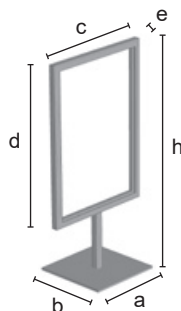

Board-holder in A4 size. Finishing in glossy stainless steel.

ST0037	
 mm	h = 400 a = 160 b = 100 c = 215 d = 305 e = 10
 Kg	0,85
 Pcs	25/box
	inox
€	30,00

**ST0036**

Display for neckties and scarfs. Finishing in glossy stainless steel.

ST0036	
 mm	h = min 250 max 380 a = 160 b = 100 c = 250 d = 40
 Kg	0,80
 Pcs	25/box
	inox
€	28,00

**ST0038**

Board-holder in A5 size. Finishing in glossy stainless steel.

ST0038	
 mm	h = 300 a = 100 b = 80 c = 150 d = 215 e = 10
 Kg	0,65
 Pcs	25/box
	inox
€	28,00