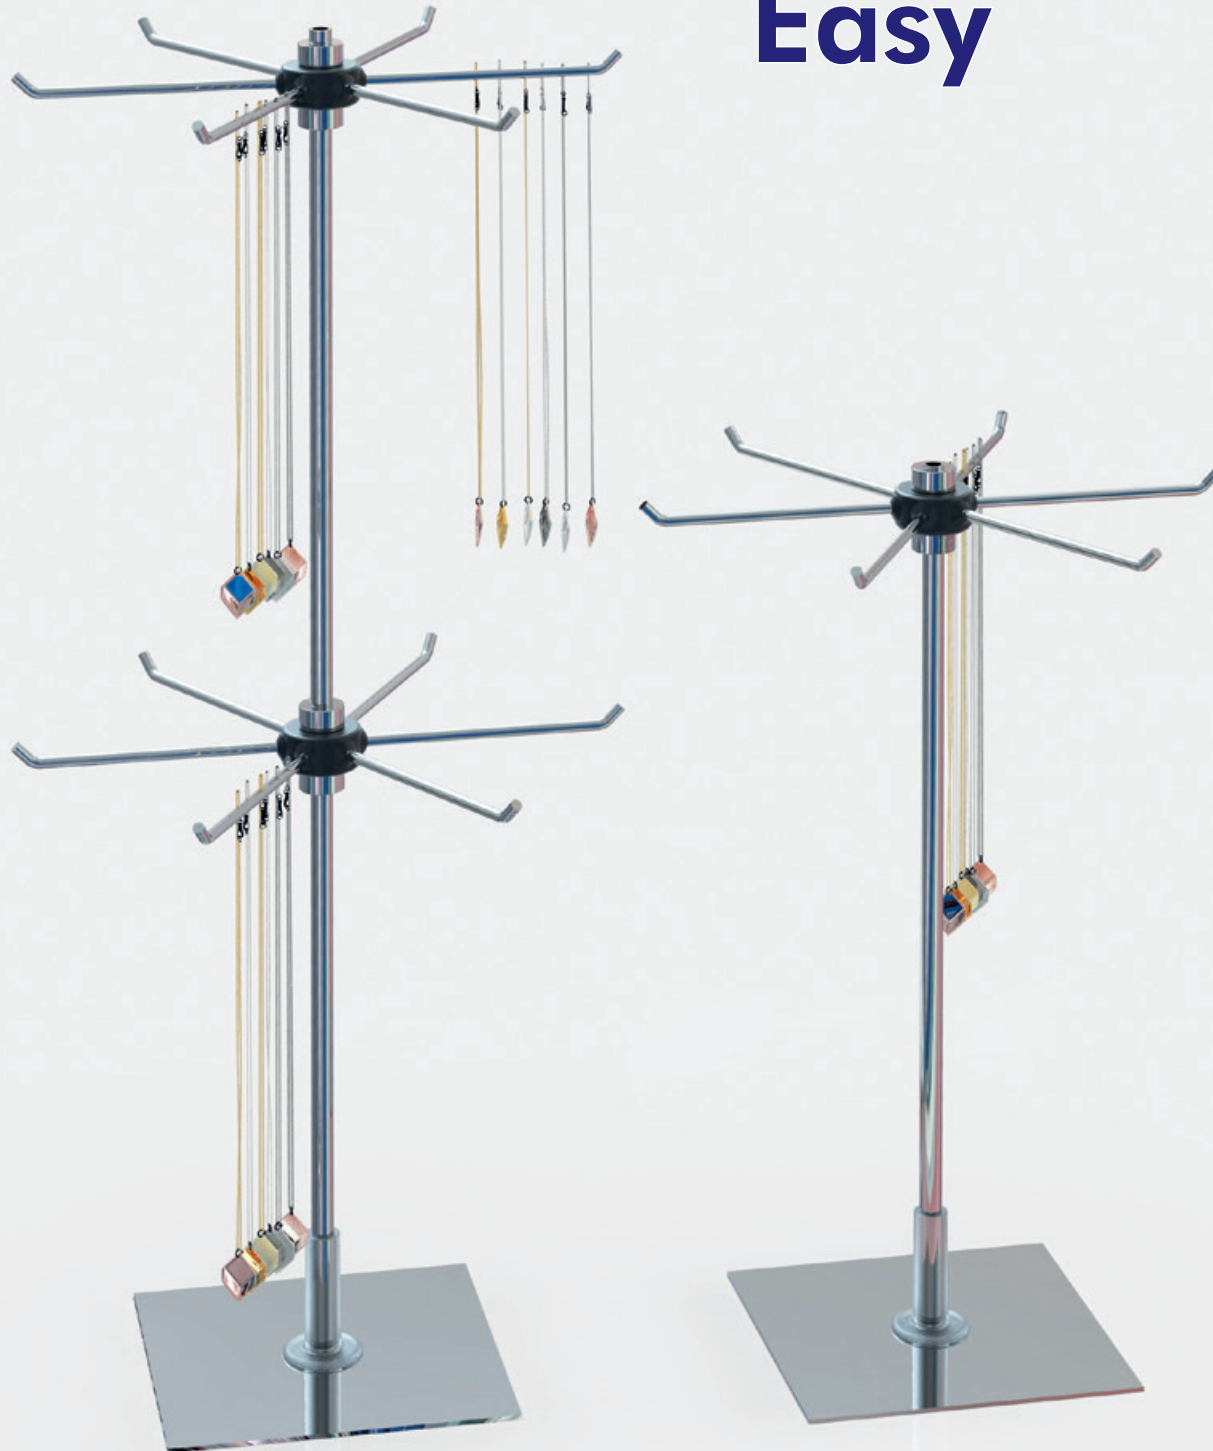

ST0026	
 mm	h = min 370 max 680 a = 140 b = 140 c = 300
 Kg	1,00
 Pcs	40/box
 CR	
€	26,00

**ST0024**

Height-adjustable foulard-display for table. Foulards, scarfs and similar are inserted into the ring. Available in chrome finishing.

ST0024	
 mm	h = min 370 max 680 a = 140 b = 140 c = 60
 Kg	0,85
 Pcs	25/box
 CR	
€	19,50

Easy

EB0010

Jewelry-display for table with fixed height. Necklaces and small custom jewelry can be hooked to the round crown.

	EB0010
	h = 400 a = 150 b = 270
	0,70
	30/box
	CR
	22,00

EB0011

Double jewelry-display for table with fixed height. Necklaces and small custom jewelry can be hooked to the round crown.

	EB0011
	h = 600 a = 150 b = 270 c = 300
	1,00
	25/box
	CR
	36,00