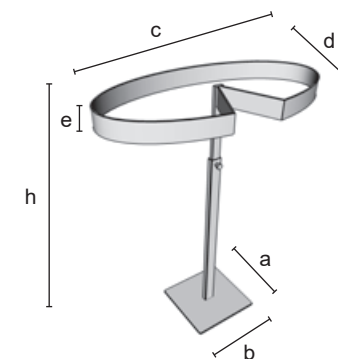

ST0022	
mm	h = min 370 max 680 a = 140 b = 140 c = 390 d = 180 e = 30
Kg	1,22
Pcs	12/box
CR	CR
€	51,00