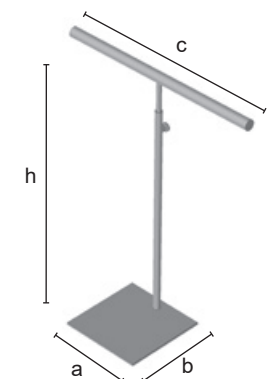

7.4 Easy

p. 550

7.5 4info

p. 552

Inox

ST0030

Height-adjustable bag-display for table. Made of glossy stainless steel.

	ST0030
	h = min 350 max 600 a = 120 b = 96
	0,60
	25/box
	inox
	€ 20,50

ST0031

Height-adjustable shoe-display for table. Made of glossy stainless steel.

ST0031	
 mm	h = min 350 max 600 a = 100 b = 160
 Kg	0,50
 Pcs	25/box
	inox
€	21,50

**ST0034**

Height-adjustable necktie-display for table. Made of glossy stainless steel.

ST0034	
 mm	h = min 340 max 500 a = 100 b = 80 c = 80
 Kg	0,45
 Pcs	25/box
	inox
€	20,50

**ST0032**

Belt-display for table. Made of glossy stainless steel.

ST0032	
 mm	h = 500 a = 150 b = 130 c = 240
 Kg	0,75
 Pcs	25/box
	inox
€	36,00

**ST0035**

Height-adjustable scarf-display and necklaces-display for table. Made of glossy stainless steel.

ST0035	
 mm	h = min 370 max 625 a = 150 b = 130 c = 300
 Kg	0,55
 Pcs	25/box
	inox
€	20,50

ST0037