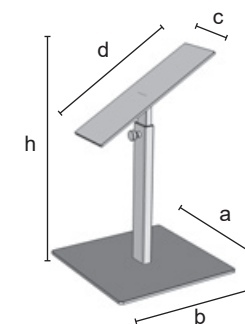

ST0021

Height-adjustable shoe-display for table. The shoe lies on the inclined shelf. Available in chrome finishing.

ST0021	
mm	h = min 150 max 270 a = 140 b = 140 c = 50 d = 140
Kg	0,70
Pcs	25/box
CR	CR
€	20,50