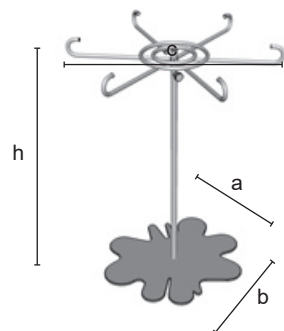

7.2 sbroff

7.2 sbroff

**ST0015**

Jewelry-display for table. Necklaces and small custom jewelry can be hooked to the round crown. The base and the height-adjustable pole is in chrome finishing.

ST0015	
mm	h = min 350 max 600 a = 170 b = 210 c = 260
Kg	0,62
Pcs	20/box
	CR
€	35,00

**ST0016**

Jewelry-display for table. Necklaces and small custom jewelry are hung on the upper hooked bar. The base and the height-adjustable pole is in chrome finishing.

ST0016	
mm	h = min 350 max 600 a = 170 b = 210 c = 300
Kg	0,72
Pcs	40/box
	CR
€	21,50