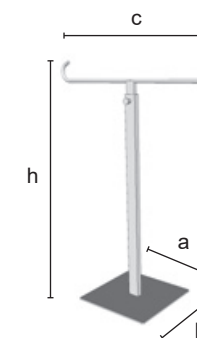

ST0026	
mm	h = min 370 max 680 a = 140 b = 140 c = 300
Kg	1,00
Pcs	40/box
CR	
€	26,00