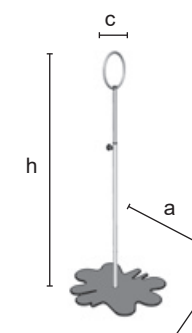

ST0014	
mm	h = min 350 max 600 a = 210 b = 170 c = 60
Kg	0,55
Pcs	25/box
CR	CR
€	21,50