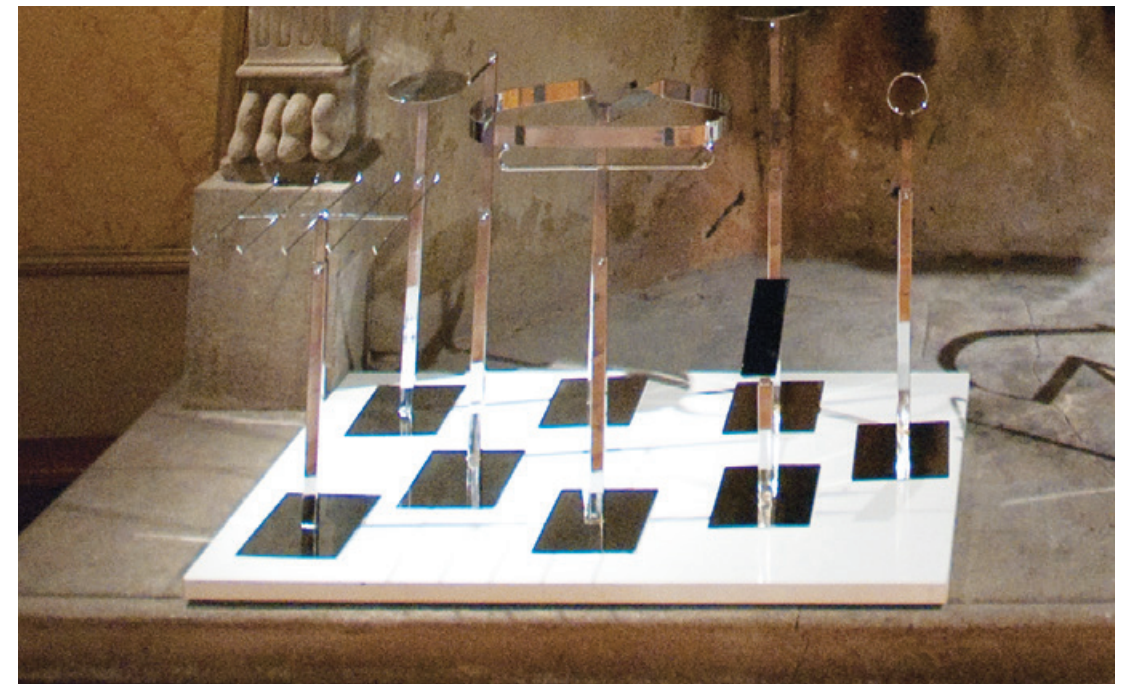

ST0020
	h = min 370 max 680 a = 140 b = 140 c = 100
	0,86
	25/box
	CR
	21,50