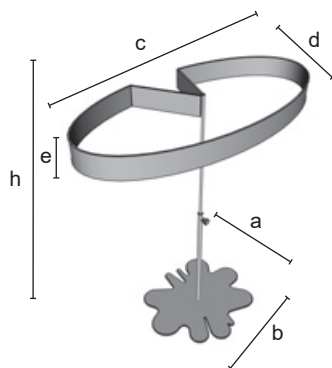

ST0011

Shoe-display for table. The shoe lies on the inclined shelf. The base and the height-adjustable pole is in chrome finishing.

ST0011	
 mm	h = min 160 max 290 a = 170 b = 210 c = 50 d = 140
 Kg	0,60
 Pcs	25/box
 CR	CR
€	20,50

ST0012

Belt-stand for table. The belts are laced around the steel ribbon. The base and the height-adjustable pole is in chrome finishing.

ST0012	
 mm	h = min 350 max 600 a = 170 b = 210 c = 390 d = 180 e = 30
 Kg	0,95
 Pcs	12/box
 CR	CR
€	50,00