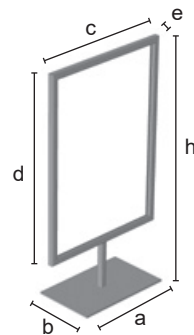

ST0034	
 mm	h = min 340 max 500 a = 100 b = 80 c = 80
 Kg	0,45
 Pcs	25/box
	inox
€	20,50

**ST0032**

Belt-display for table. Made of glossy stainless steel.

ST0032	
 mm	h = 500 a = 150 b = 130 c = 240
 Kg	0,75
 Pcs	25/box
	inox
€	36,00

**ST0035**

Height-adjustable scarf-display and necklaces-display for table. Made of glossy stainless steel.

ST0035	
 mm	h = min 370 max 625 a = 150 b = 130 c = 300
 Kg	0,55
 Pcs	25/box
	inox
€	20,50

ST0037

Board-holder in A4 size. Finishing in glossy stainless steel.

ST0037	
 mm	h = 400 a = 160 b = 100 c = 215 d = 305 e = 10
 Kg	0,85
 Pcs	25/box
	inox
€	30,00

**ST0036**

Display for neckties and scarfs. Finishing in glossy stainless steel.

ST0036	
 mm	h = min 250 max 380 a = 160 b = 100 c = 250 d = 40
 Kg	0,80
 Pcs	25/box
	inox
€	28,00

**ST0038**

Board-holder in A5 size. Finishing in glossy stainless steel.

ST0038	
 mm	h = 300 a = 100 b = 80 c = 150 d = 215 e = 10
 Kg	0,65
 Pcs	25/box
	inox
€	28,00