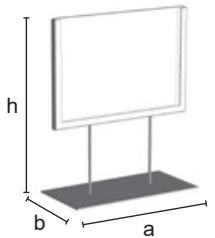

	EB0010
	h = 400 a = 150 b = 270
	0,70
	30/box
	CR
	22,00

EB0011

Double jewelry-display for table with fixed height. Necklaces and small custom jewelry can be hooked to the round crown.

	EB0011
	h = 600 a = 150 b = 270 c = 300
	1,00
	25/box
	CR
	36,00

4info

ST0040 / ST0041

Card holder in horizontal A5 size. Metal structure in chrome finishing or laquered in the colours of our range. Complete with 2 transparent PVC sheets.

	ST0040		ST0041	
mm	h = 250 a = 180 b = 90		h = 450 a = 180 b = 90	
Kg	0,68		0,73	
Pcs	50/box		25/box	
	CR - VS	V	CR - VS	V
€	23,00	20,00	24,00	21,00