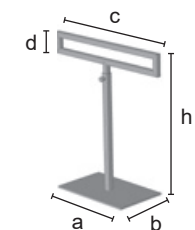

Board-holder in A4 size. Finishing in glossy stainless steel.

ST0037	
 mm	h = 400 a = 160 b = 100 c = 215 d = 305 e = 10
 Kg	0,85
 Pcs	25/box
	inox
€	30,00

**ST0036**

Display for neckties and scarfs. Finishing in glossy stainless steel.

ST0036	
 mm	h = min 250 max 380 a = 160 b = 100 c = 250 d = 40
 Kg	0,80
 Pcs	25/box
	inox
€	28,00

**ST0038**

Board-holder in A5 size. Finishing in glossy stainless steel.

ST0038	
 mm	h = 300 a = 100 b = 80 c = 150 d = 215 e = 10
 Kg	0,65
 Pcs	25/box
	inox
€	28,00