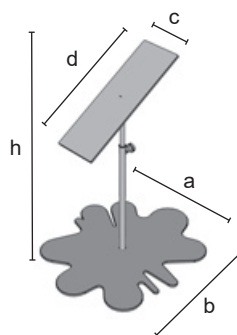

ST0036	
 mm	h = min 250 max 380 a = 160 b = 100 c = 250 d = 40
 Kg	0,80
 Pcs	25/box
	inox
€	28,00

**ST0038**

Board-holder in A5 size. Finishing in glossy stainless steel.

ST0038	
 mm	h = 300 a = 100 b = 80 c = 150 d = 215 e = 10
 Kg	0,65
 Pcs	25/box
	inox
€	28,00

Sbroff

ST0010

Bag-display for table with adjustable support. The base and the height-adjustable pole is in chrome finishing.

	ST0010
	h = min 350 max 600
	a = 210
	b = 170
	0,55
	30/box
	CR
	16,50

7.2 sbroff

ST0011

Shoe-display for table. The shoe lies on the inclined shelf. The base and the height-adjustable pole is in chrome finishing.

ST0011	
 mm	h = min 160 max 290 a = 170 b = 210 c = 50 d = 140
 Kg	0,60
 Pcs	25/box
 CR	CR
€	20,50