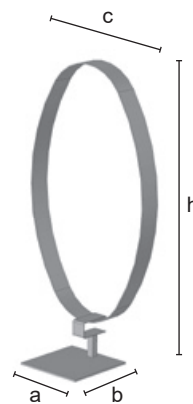

ST0032	
mm	h = 500 a = 150 b = 130 c = 240
Kg	0,75
Pcs	25/box
	inox
€	36,00