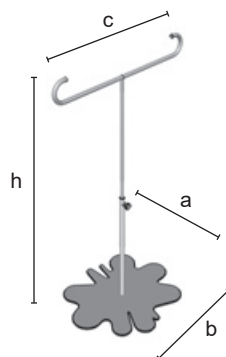

7.2 sbroff

7.2 sbroff

**ST0015**

Jewelry-display for table. Necklaces and small custom jewelry can be hooked to the round crown. The base and the height-adjustable pole is in chrome finishing.

ST0015	
mm	h = min 350 max 600 a = 170 b = 210 c = 260
Kg	0,62
Pcs	20/box
	CR
€	35,00

**ST0016**

Jewelry-display for table. Necklaces and small custom jewelry are hung on the upper hooked bar. The base and the height-adjustable pole is in chrome finishing.

ST0016	
mm	h = min 350 max 600 a = 170 b = 210 c = 300
Kg	0,72
Pcs	40/box
	CR
€	21,50