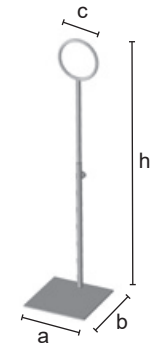

7.4 Easy

p. 550

7.5 4info

p. 552

Inox

ST0030

Height-adjustable bag-display for table. Made of glossy stainless steel.

	ST0030
	h = min 350 max 600 a = 120 b = 96
	0,60
	25/box
	inox
	€ 20,50

ST0031

Height-adjustable shoe-display for table. Made of glossy stainless steel.

ST0031	
 mm	h = min 350 max 600 a = 100 b = 160
 Kg	0,50
 Pcs	25/box
	inox
€	21,50

**ST0034**

Height-adjustable necktie-display for table. Made of glossy stainless steel.

ST0034	
 mm	h = min 340 max 500 a = 100 b = 80 c = 80
 Kg	0,45
 Pcs	25/box
	inox
€	20,50

**ST0032**

Belt-display for table. Made of glossy stainless steel.

ST0032	
 mm	h = 500 a = 150 b = 130 c = 240
 Kg	0,75
 Pcs	25/box
	inox
€	36,00