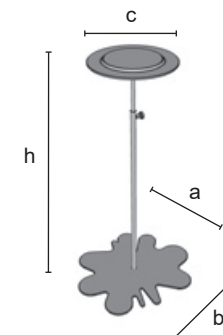

ST0013	
mm	h = min 350 max 600 a = 170 b = 210 c = 120
Kg	0,72
Pcs	10/box
CR	CR
€	18,50