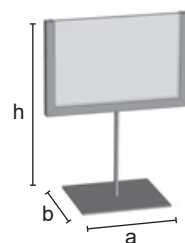

ST0042		ST0043	
mm	h = 250 a = 100 b = 90		h = 450 a = 100 b = 90	
Kg	0,38		0,41	
Pcs	50/box		25/box	
	CR - VS	V	CR - VS	V
€	21,00	18,00	22,00	19,00