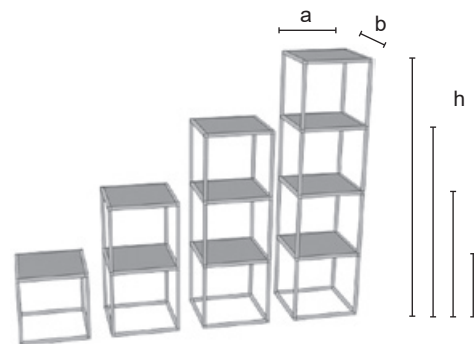

Cube-displays in rod tube for construction. The special shape of the structure allows to stack them. Available in chrome finishing or laquered in the colours of our range.

	QB0010	
	a = 400	
	b = 400	
	h = 400	
	5,06	
	30/pallet	
	CR - VS	V
€	58,00	49,00

QB0011

Connector for frame QB0010. 10 pieces per pack

	QB0011	
	a = 22	
	0,01	
	10/pack	
	PL	
€	3,80 (pack)	

8.1 display

- VE201** (1 shelf)
VE202 (2 shelves)
VE203 (3 shelves)
VE204 (4 shelves)

Cube-stand in tube 20x20 mm. and white methacrylate shelf.
 The stand is supplied in K.D. form.

	VE201	VE202	VE203	VE204
 mm	h = 380 a = 380 b = 380	h = 740 a = 380 b = 380	h = 1100 a = 380 b = 380	h = 1460 a = 380 b = 380
 Kg	7,40	14,00	21,00	28,00
 Pcs	50/pallet	40/pallet	30/pallet	25/pallet
	CR	CR	CR	CR
€	63,00	110,00	154,00	201,00

8.1 display

GIDKIT51A/B/C/D

Merchandiser realized with Idroshop tubes and joints Ø 28 mm. Available with 1, 2, 3 or 4 shelves. Supplied in KD form, wooden shelves not included.

	GIDKIT51A	GIDKIT51B	GIDKIT51C	GIDKIT51D
 mm	h = 500 a = 500 b = 500	h = 1000 a = 500 b = 500	h = 1500 a = 500 b = 500	h = 2000 a = 500 b = 500
 Kg	8,50	14,50	20,00	25,50
 Pcs	50/pallet	50/pallet	50/pallet	50/pallet
	ZN	ZN	ZN	ZN
€	75,00	115,00	153,00	192,00