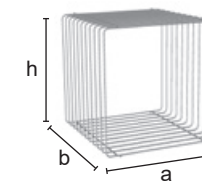

Cube-displays in rod tube for construction. The special shape of the structure allows to stack them. Available in chrome finishing or laquered in the colours of our range.

	QB0010	
	a = 400	
	b = 400	
	h = 400	
	5,06	
	30/pallet	
	CR - VS	V
€	58,00	49,00

QB0011

Connector for frame QB0010. 10 pieces per pack

	QB0011	
	a = 22	
	0,01	
	10/pack	
	PL	
€	3,80 (pack)	

8.1 display

- VE201** (1 shelf)
VE202 (2 shelves)
VE203 (3 shelves)
VE204 (4 shelves)

Cube-stand in tube 20x20 mm. and white methacrylate shelf.
 The stand is supplied in K.D. form.