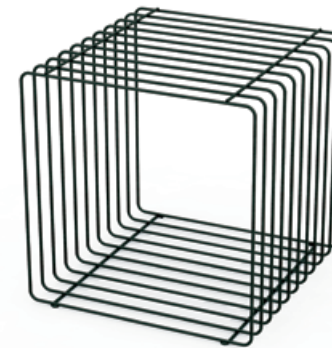

8. ESPOSITORI DA TERRA

SELF-STAND DISPLAY

8.1 window display

p. 558

8.2 dummy

p. 564

espositori da vetrina

QB0010

Cube-displays in rod tube for construction. The special shape of the structure allows to stack them. Available in chrome finishing or laquered in the colours of our range.

	QB0010	
	a = 400	
	b = 400	
	h = 400	
	5,06	
	30/pallet	
	CR - VS	V
€	58,00	49,00

QB0011

Connector for frame QB0010. 10 pieces per pack

	QB0011	
	a = 22	
	0,01	
	10/pack	
	PL	
€	3,80 (pack)	

8.1 display

- VE201** (1 shelf)
VE202 (2 shelves)
VE203 (3 shelves)
VE204 (4 shelves)

Cube-stand in tube 20x20 mm. and white methacrylate shelf.
 The stand is supplied in K.D. form.