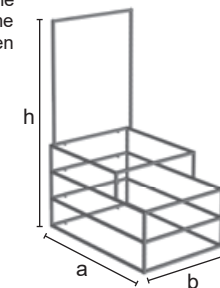

	GIDKIT58
	h = 1200 a = 1200 b = 1200
	33,50
	30/pallet
	ZN
	245,00

8.1 display

CUA700/UA700L

4-shelves display equipped with a hanging cross bar. The metal structure is fully demountable and can be in chrome finishing or laquered in the colours of our range. Wooden shelves available in the colours: white, black, oldking.

	CUA700	CUA700L				
	h = 650/1650 a = 1000 b = 740	h = 650/1650 a = 1000 b = 740				
	15,00	41,00				
	30/pallet	15/pallet				
	CR VS V	CR VS V				
	207,00	187,00	133,00	519,00	499,00	459,00

manichini

3017