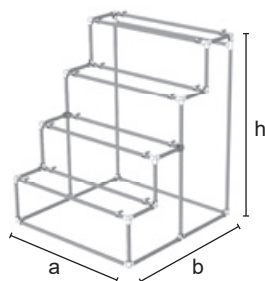

8.1 display

GIDKIT51A/B/C/D

Merchandiser realized with Idroshop tubes and joints Ø 28 mm. Available with 1, 2, 3 or 4 shelves. Supplied in KD form, wooden shelves not included.

	GIDKIT51A	GIDKIT51B	GIDKIT51C	GIDKIT51D
 mm	h = 500 a = 500 b = 500	h = 1000 a = 500 b = 500	h = 1500 a = 500 b = 500	h = 2000 a = 500 b = 500
 Kg	8,50	14,50	20,00	25,50
 Pcs	50/pallet	50/pallet	50/pallet	50/pallet
	ZN	ZN	ZN	ZN
€	75,00	115,00	153,00	192,00

VEL001

Modular bike stand. Not recommended for outdoor use.

	VEL001	
 mm	a = 360 b = 360 h = 280	
 Kg	1,50	
 Pcs	1/pack	
	CR - VS	ZN - V
€	26,00	19,50

8.1 display

GIDKIT58

Merchandise realized with Idroshop tube and joints Ø 28 mm. Structure with 4 shelves and 1 hanging rail. Delivered in KD form, wooden shelves not included.

	GIDKIT58
	h = 1200 a = 1200 b = 1200
	33,50
	30/pallet
	ZN
	245,00

8.1 display

CUA700/UA700L

4-shelves display equipped with a hanging cross bar. The metal structure is fully demountable and can be in chrome finishing or laquered in the colours of our range. Wooden shelves available in the colours: white, black, oldking.