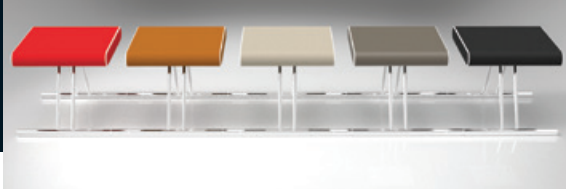

6.1 sitin

6.1 sitin

KEP001

Modular seat, composable and stackable. Suitable for shoe and clothing shops. Not recommended for outdoor use.

M KEP001	
mm	a = 1300 b = 430 h = 400
Kg	15,00
Pcs/Box	1/pack
VS	V
€	117,00 97,00