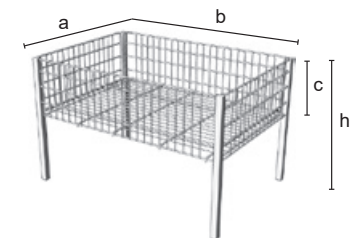

GD0352
mm	h = 800 a = 800 b = 1200 c = 350
Kg	26,50
Pcs	20/pallet
CR - VS	V
€	212,00 | 204,00