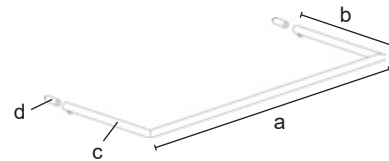

8885

U-shaped vertical bar for cash desk, in round tube Ø 16 mm.

C 8885	
mm	a = 516 b = 308 c = Ø 16 d = M6
Kg	0,63
Pcs/Box	1/pack
CR - VS	V
€	21,50 | 19,80

8886

U-shaped horizontal bar for cash desk, in round tube Ø 16 mm.

C 8886	
mm	a = 696 b = 258 c = Ø 16 d = M6
Kg	0,67
Pcs/Box	1/pack
CR - VS	V
€	21,60 | 20,70

8887

T-shaped vertical bar for accessories for cash desk, in round tube Ø 16 mm.

C 8887	
mm	a = 308 b = 308 c = Ø 16 d = M6
Kg	0,38
Pcs/Box	1/pack
CR - VS	V
€	17,50 | 15,10

8888

Pair of supports for wooden shelf for cash desk, in round tube Ø 16 mm.

C 8888	
mm	a = 303 b = Ø 52 c = Ø 16 d = M6
Kg	0,44
Pcs/Box	1/pack
CR - VS	V
€	17,00 | 12,50

2521A/B/D

Wooden shelf 350x200 mm.

C	2521A	2521B	2521D
mm	a = 350 b = 200 c = 22	a = 350 b = 200 c = 25	a = 350 b = 200 c = 18
Kg	1,10	1,20	0,90
Pcs	1/pack	1/pack	1/pack
	BIANCO LUCIDO GLOSSY WHITE BLANC BRILLANT БЕЛЫЙ ГЛЯНЕЦ	OLMOJEREZ OLMOJEREZ OLMOJEREZ OLMOJEREZ	OLDKING OLDKING OLDKING OLDKING
€	8,00	8,00	8,00

8889

Straight arm for cash desk, in round tube Ø 16 mm.

C 8889	
mm	a = 120 c = Ø 16 d = M6
Kg	0,10
Pcs/Box	1/pack
CR - VS	V
€	8,15 | 5,45