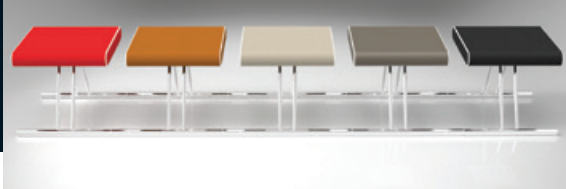

6.1 sitin

SIT102

Pair of connections for seats SIT100.