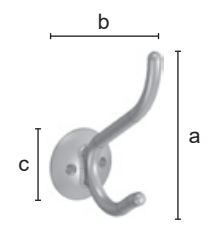

M	GIO8000	
	a = 93 b = 68 c = 60	
	13,00 (box)	
	100/box	
	CR	
€	1,97