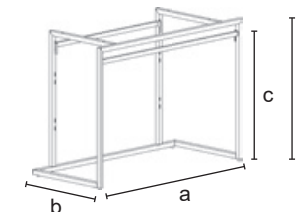

## 9380A KIT

Big table frame equipped with two hanging-bar (art. 9353B and 9353D), wooden top separately supplied. Delivered unassembled complete of assembling screws.

<b>C</b>	<b>9380A KIT</b>	
	h = 900	
	a = 1272	
	b = 600	
	c = 825	
	15,00	
	1/kit	
	CR - VS	V
<b>€</b>	<b>228,40</b>	<b>194,70</b>