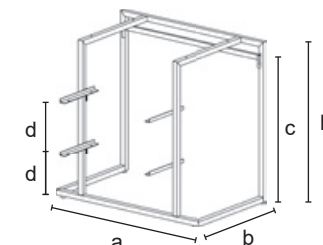

## 9381B KIT

Small table frame equipped with one hanging-bar and two pair of shelf brackets (art. 9353B and 9383DX/SX), wooden top add apart. Supplied unassembled complete of assembling screws.

<b>C</b>	<b>9381B KIT</b>	
	h = 900	
	a = 972	
	b = 600	
	c = 825	
	d = 300	
	= art. 2560 - 600x400	
	15,40	
	1/pack	
	CR - VS	V
<b>€</b>	<b>224,20</b>	<b>191,70</b>