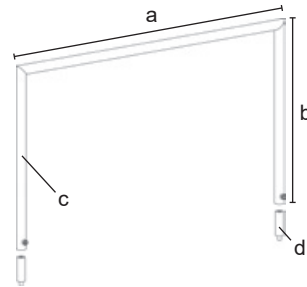

8885

U-shaped vertical bar for cash desk, in round tube Ø 16 mm.

C 8885	
mm	a = 516 b = 308 c = Ø 16 d = M6
Kg	0,63
Pcs/Box	1/pack
CR - VS	V
€	21,50 | 19,80

8886

U-shaped horizontal bar for cash desk, in round tube Ø 16 mm.

C 8886	
mm	a = 696 b = 258 c = Ø 16 d = M6
Kg	0,67
Pcs/Box	1/pack
CR - VS	V
€	21,60 | 20,70

8887

T-shaped vertical bar for accessories for cash desk, in round tube Ø 16 mm.

C 8887	
mm	a = 308 b = 308 c = Ø 16 d = M6
Kg	0,38
Pcs/Box	1/pack
CR - VS	V
€	17,50 | 15,10

8888

Pair of supports for wooden shelf for cash desk, in round tube Ø 16 mm.

C 8888	
mm	a = 303 b = Ø 52 c = Ø 16 d = M6
Kg	0,44
Pcs/Box	1/pack
CR - VS	V
€	17,00 | 12,50

2521A/B/D

Wooden shelf 350x200 mm.

C	2521A	2521B	2521D
mm	a = 350 b = 200 c = 22	a = 350 b = 200 c = 25	a = 350 b = 200 c = 18
Kg	1,10	1,20	0,90
Pcs	1/pack	1/pack	1/pack
	BIANCO LUCIDO GLOSSY WHITE BLANC BRILLANT БЕЛЫЙ ГЛЯНЕЦ	OLMOJEREZ OLMOJEREZ OLMOJEREZ OLMOJEREZ	OLDKING OLDKING OLDKING OLDKING
€	8,00	8,00	8,00

8889

Straight arm for cash desk, in round tube Ø 16 mm.

C 8889	
mm	a = 120 c = Ø 16 d = M6
Kg	0,10
Pcs/Box	1/pack
CR - VS	V
€	8,15 | 5,45