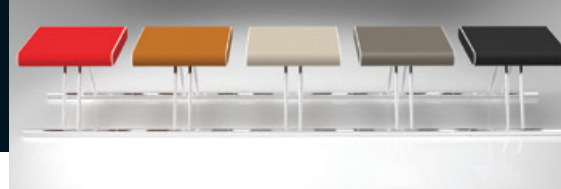

6.1 sitin

6.1 sitin

KEP001

Modular seat, composable and stackable. Suitable for shoe and clothing shops. Not recommended for outdoor use.

M KEP001	
mm	a = 1300 b = 430 h = 400
Kg	15,00
Pcs/Box	1/pack
VS	V
€	117,00 97,00