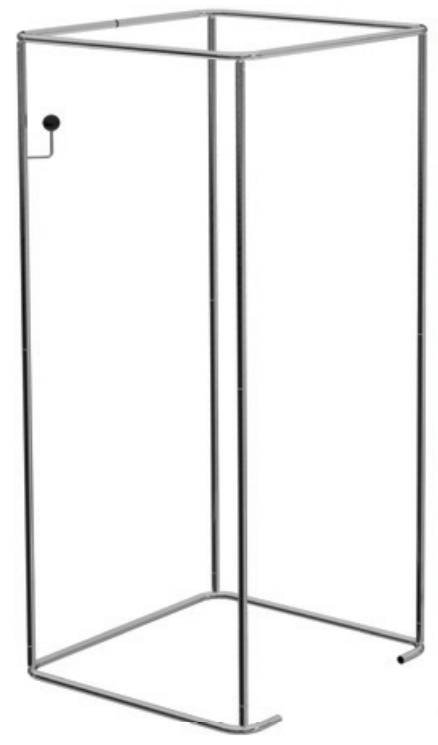

ST915

Changing cubicle structure in tube d.25mm. The assembling is very easy and quick and it takes little space. A peg is also supplied. The curtain is not provided.

M	ST915
mm	a = 900 b = 900 h = 2000
Kg	11,00
Pcs	1/pack
	CR
€	105,00