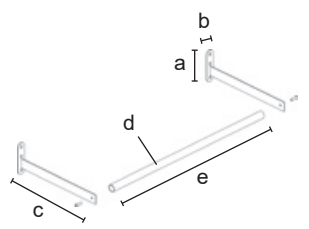

### 4149B/C

Clothes-hanger bar with direct wall fixing, round tube Ø22mm.

C	4149B	4149C
	a = 100 b = 25 c = 300 d = Ø 22 e = 900	a = 100 b = 25 c = 300 d = Ø 22 e = 600
	1,02	0,85
	1/pack	1/pack
	CR - VS - V	CR - VS - V
€	<b>20,85</b>	<b>19,80</b>