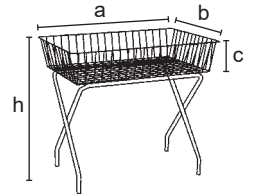

## RUBY3000

Floor folding mirror.

	<b>RUBY3000</b>
	h = 1525 a = 454 b = 450 mm
	Kg 16,40
	Pcs 40/pallet
	CR
	€ <b>117,00</b>

Ceste

**ST087PR**  
With feet

**ST087R50F**  
Wheels Ø 50 mm

Folding multifunctional basket. Size 95x65x20 cm.

**ST088PR** Con **ST088R50F**  
With feet Wheels Ø 50 mm

Folding multifunctional basket. Size 78x57x20 cm.

	<b>ST087PR</b>	<b>ST087R50F</b>	<b>ST088PR</b>	<b>ST088R50F</b>
mm	h = 900 a = 950 b = 650 c = 200	h = 900 a = 950 b = 650 c = 200	h = 900 a = 780 b = 570 c = 200	h = 900 a = 780 b = 570 c = 200
Kg	8,50	8,90	8,30	8,70
Pcs	50/pallet	50/pallet	50/pallet	50/pallet
CR	CR	CR	CR	CR
€	<b>74,00</b>	<b>79,00</b>	<b>70,00</b>	<b>75,00</b>