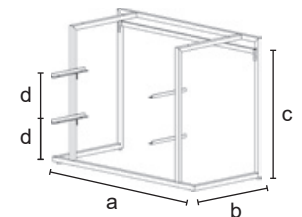

A-Glossy Black

A-Glossy White

B-Olmojerez

D-Oldking

C	9380L A	9380L B	9380L D
	a = 1346	a = 1346	a = 1346
	b = 674	b = 674	b = 674
	c = 22	c = 25	c = 18
	14,81	15,10	11,34
	2/pack	2/pack	2/pack
	BIANCO/NERO LUCIDO GLOSSY WHITE/BLACK BLANCO/NOIR BRILLANT БЕЛЫЙ/ЧЕРНЫЙ ГЛЯнец	OLMOJEREZ OLMOJEREZ OLMOJEREZ OLMOJEREZ	OLDKING OLDKING OLDKING OLDKING
€	75,00	85,00	65,00