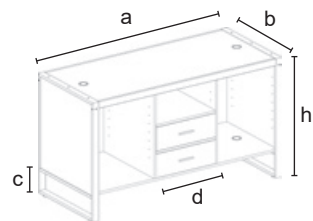

8880CASS-A/B/D

Big cash desk 1600x700x900 mm complete of wooden part. Basic composition of 3 compartments with 2 central lockable drawers and 4 fairleads in white or aluminum grey colour; the kit is supplied disassembled complete of assembling screws.

C	8880CASS-A	8880CASS-B	8880CASS-D
	a = 1600 b = 700 c = 180 d = 500 h = 900	a = 1600 b = 700 c = 180 d = 500 h = 900	a = 1600 b = 700 c = 180 d = 500 h = 900
	110,75	110,75	110,75
	1/kit	1/kit	1/kit
	BIANCO LUCIDO / GLOSSY WHITE BLANC BRILLANT / БЕЛЫЙ ГЛЯНЕЦ	OLMOJEREZ / OLMOJEREZ OLMOJEREZ / OLMOJEREZ	OLDKING / OLDKING OLDKING / OLDKING
	CR - VS | V	CR - VS | V	CR - VS | V
€	1.263,00	1.195,00	1.171,00