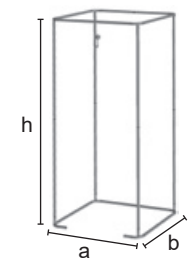

6.5 camerini

6.5 camerini

GIDKIT10

Changing cubicle structure, linear solution, realized with tubes and joints of Idroshop collection. The structure is supplied as a kit, with cutted tubes and all the assembling tooling.

M	GIDKIT10
mm	h = 2200 a = 1000 b = 1000
Kg	12,00
Pcs	50/pallet
	ZN
€	65,00

GIDKIT11

Changing cubicle structure, angular solution, realized with tubes and joints of Idroshop collection. The structure is supplied as a kit, with cutted tubes and all the assembling tooling.

M	GIDKIT11
mm	h = 2200 a = 1000 b = 1000
Kg	7,50
Pcs	1/box
	ZN
€	39,00

ST915

Changing cubicle structure in tube d.25mm. The assembling is very easy and quick and it takes little space. A peg is also supplied. The curtain is not provided.

M	ST915
mm	a = 900 b = 900 h = 2000
Kg	11,00
Pcs	1/pack
	CR
€	105,00