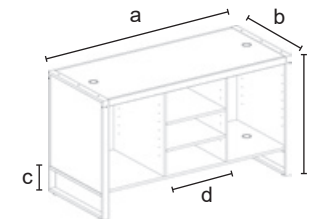

8880A/B/D BIGWOOD

Big cash desk 1600x700x900 mm complete of wooden part. Basic composition of 3 compartments with 2 central shelves and 4 fairleads in white or aluminum grey colour; the kit is supplied disassembled complete of assembling screws.