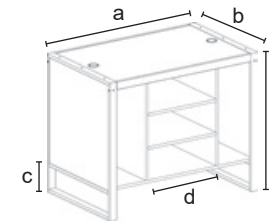

6.2 tavoli

6.2 tavoli