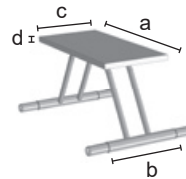

6.1 sitin

SIT102

Pair of connections for seats SIT100.

SIT102	
	a = 235 b = 100 c = Ø32
	0,60
	10/box
	CR - VS - V
	11,00

SIT110N Black
SIT110B White

Mirror to fix to the structure SIT100 by joints included in the packing. The wooden panel can be black or white.

SIT110N		SIT110B	
	a = 503 b = 352 c = 14	a = 503 b = 352 c = 14	
	4,00	4,00	
	1/box	1/box	
	NERO / BLACK / NOIR / ЧЕРНЫЙ	BIANCO / WHITE / BLANC / БЕЛЫЙ	
	43,00	43,00	

SIT105N Black
SIT105B White

Modular table to connect to the seats SIT100. The laminate top is in white or black colour. The structure is available in chrome or laquered finishing.

SIT105N		SIT105B	
	a = 500 b = 250 c = 230 d = 18	a = 500 b = 250 c = 230 d = 18	
	2,20	2,20	
	1/box	1/box	
	CR - VS | V	CR - VS | V	
	58,00	53,00	58,00 | 53,00

SIT103

Couple of caps to be used on the final module of the composition.

SIT103	
	a = Ø35
	0,01
	2/pack
	CR
	0,75 (2 pcs)