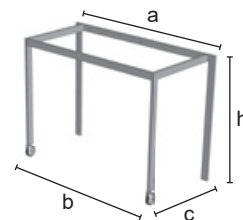

	<b>TABB100</b>	
	h = 900	
	a = 1280	
	b = 1160	
	c = 600	
	15,20	
	1/box	
	VS	V
€	<b>204,00</b>	<b>94,00</b>

**TABB105**

Table with structure in rectangular tube, chromed or laquered finishing. The table can be put under the structure of an higher table. The 4 legs are provided with 2 wheels for an easy displacement of the table. The table is supplied unassembled and without the top.