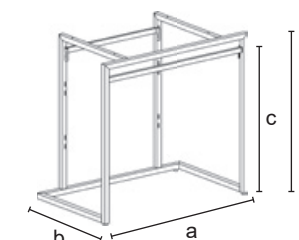

## 9381A KIT

Small table frame equipped with two hanging-bar (art. 9353A and 9353B), wooden top add apart. Supplied unassembled complete of assembling screws.

<b>C</b>	<b>9381A KIT</b>	
	h = 900	
	a = 972	
	b = 600	
	c = 825	
	13,70	
	1/kit	
	CR - VS	V
<b>€</b>	<b>214,00</b>	<b>180,40</b>