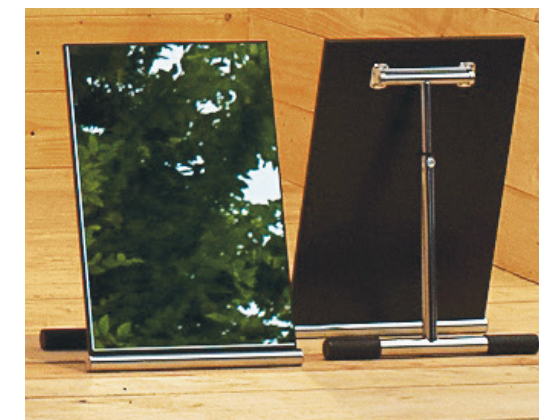

RUBY3000
	h = 1525 a = 454 b = 450 mm
	Kg 16,40
	Pcs 40/pallet
	CR
	€ 117,00