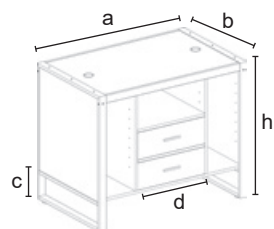

C	8879CASS-A	8879CASS-B	8879CASS-D
	a = 1100 b = 700 c = 180 d = 500 h = 900	a = 1100 b = 700 c = 180 d = 500 h = 900	a = 1100 b = 700 c = 180 d = 500 h = 900
	93,85	93,85	93,85
	1/kit	1/kit	1/kit
	BIANCO LUCIDO / GLOSSY WHITE BLANC BRILLANT / БЕЛЫЙ ГЛЯНЕЦ	OLMOJEREZ / OLMOJEREZ OLMOJEREZ / OLMOJEREZ	OLDKING / OLDKING OLDKING / OLDKING
	CR - VS | V	CR - VS | V	CR - VS | V
€	1.138,00	1.089,00	1.060,00