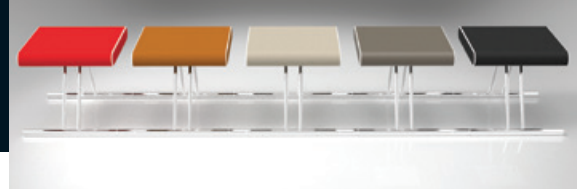

internat

Sedute

SIT100N / SIT100G / SIT100T SIT100Y / SIT100R

Modular seating with chromed or laquered structure and seats covered with synthetic leather in different colours. A practical table can replace the seat. A mirror can be fixed to the structure.

	SIT100N	SIT100G	SIT100T	SIT100Y	SIT100R
	h = 460 a = 500 b = 576	h = 460 a = 500 b = 576	h = 460 a = 500 b = 576	h = 460 a = 500 b = 576	h = 460 a = 500 b = 576
	5,60	5,60	5,60	5,60	5,60
	1/box	1/box	1/box	1/box	1/box
	CR - VS - V	CR - VS - V	CR - VS - V	CR - VS - V	CR - VS - V
€	172,00	172,00	172,00	172,00	172,00

Black

Grey

Tobacco

Ocre

Red