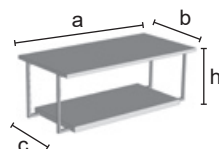

CUA401		CUA401L	
mm	h = 430	a = 1200	h = 450	a = 1200
	b = 400	c = 400	b = 600	c = 500
Kg	9,00		30,50	
Pcs	40/pallet		20/pallet	
	CR - VS	V	CR - VS	V
€	108,00	84,00	275,00	250,00