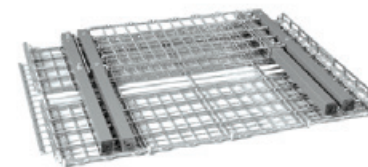

GD0352

Promotional stall with laquered or chromed legs.