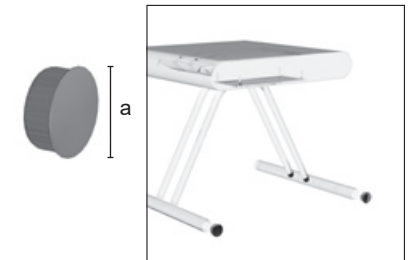

6.1 sitin

SIT102

Pair of connections for seats SIT100.

SIT102	
	a = 235 b = 100 c = Ø32
	0,60
	10/box
	CR - VS - V
	11,00

SIT110N Black
SIT110B White

Mirror to fix to the structure SIT100 by joints included in the packing. The wooden panel can be black or white.

SIT110N		SIT110B	
	a = 503 b = 352 c = 14	a = 503 b = 352 c = 14	
	4,00	4,00	
	1/box	1/box	
	NERO / BLACK / NOIR / ЧЕРНЫЙ	BIANCO / WHITE / BLANC / БЕЛЫЙ	
	43,00	43,00	

SIT105N Black
SIT105B White

Modular table to connect to the seats SIT100. The laminate top is in white or black colour. The structure is available in chrome or laquered finishing.

SIT105N		SIT105B	
	a = 500 b = 250 c = 230 d = 18	a = 500 b = 250 c = 230 d = 18	
	2,20	2,20	
	1/box	1/box	
	CR - VS | V	CR - VS | V	
	58,00	53,00	58,00 | 53,00

SIT103

Couple of caps to be used on the final module of the composition.

SIT103	
	a = Ø35
	0,01
	2/pack
	CR
	0,75 (2 pcs)