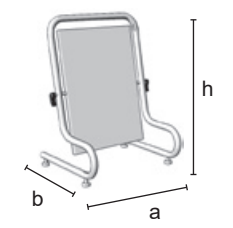

M	ST064
	h = 690 a = 440 b = 400
	8,10
	50/pallet
	CR
€	76,00