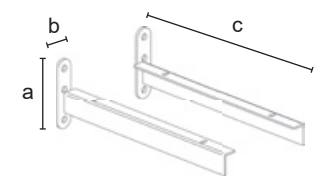

4147DX/SX
C	
mm	a = 100 b = 25 c = 300
Kg	0,73
Pcs	1dx-1sx/pack
	CR - VS - V
€	17,50