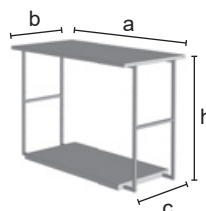

CUA400		CUA400L	
mm	h = 880	a = 1200	h = 900	a = 1200
	b = 400	c = 400	b = 600	c = 500
Kg	12,50		33,50	
Pcs	30/pallet		15/pallet	
	CR - VS	V	CR - VS	V
€	127,00	87,00	293,00	252,00