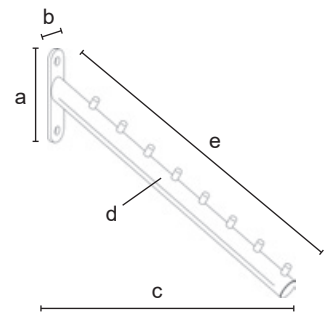

6.7 accessori

6.7 accessori

4149B/C

Clothes-hanger bar with direct wall fixing, round tube Ø22mm.

C	4149B	4149C
	a = 100 b = 25 c = 300 d = Ø 22 e = 900	a = 100 b = 25 c = 300 d = Ø 22 e = 600
	1,02	0,85
	1/pack	1/pack
	CR - VS - V	CR - VS - V
€	20,85	19,80

4160

Straight clothes-hanger arm with direct wall fixing, round tube Ø22mm.

C	4160	
	a = 100 b = 25 c = 295 d = Ø 22	
	0,28	
	1/pack	
	CR - VS	V
€	7,50	6,95

4161

Inclined clothes-hanger arm with direct wall fixing, round tube Ø22mm.

C	4161	
	a = 100 b = 25 c = 295 d = Ø 22 e = 334	
	0,34	
	1/pack	
	CR - VS	V
€	9,60	9,10

GIO8000

Double peg for dressing or changing room. It is in aluminium, chrome finishing. Fixing screws are provided.

M	GIO8000	
	a = 93 b = 68 c = 60	
	13,00 (box)	
	100/box	
	CR	
€	1,97	

GIO8010

Single peg for dressing or changing rooms. It is in aluminium, chrome finishing. Fixing screws are provided.

M	GIO8010	
	a = 93 b = 64 c = 48	
	7,10 (box)	
	300/box	
	CR	
€	0,60