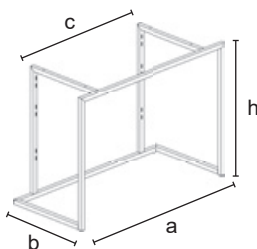

9380A KIT

Big table frame equipped with two hanging-bar (art. 9353B and 9353D), wooden top separately supplied. Delivered unassembled complete of assembling screws.