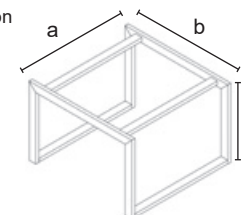

Tavoli

8380/8381/8382

Table with structure in rectangular tube 40x20x2 mm (table supplied unassembled, shelf not included, suction pads included).

C	8380	8381	8382			
mm	h = 400 a = 600 b = 800 = 800x558	h = 600 a = 600 b = 1000 = 1000x558	h = 900 a = 600 b = 1200 = 1200x558			
Kg	9,30	11,40	14,20			
Pcs	1/pack	1/pack	1/pack			
	CR	V	CR	V	CR	V
€	138,05	129,00	148,75	140,00	162,65	154,00