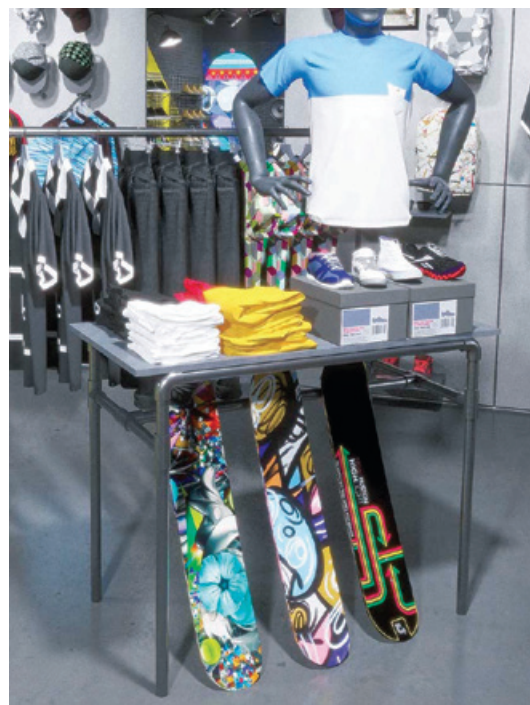

6.2 tavoli

6.2 tavoli

GIDKIT6

Structure for table realized with tubes and joints of Idroshop collection. The structure is supplied as a kit, with cutted tubes and all the assembling tooling. For this structure, the size of the top is 1200x600 mm.

	GIDKIT6	
	h = 900 a = 1200 b = 600	
mm		
	14,00	
	30/pallet	
	ZN	
€	93,00	

8879/8880 BIGWOOD

Structure for cash desk in tube 50x20x2 mm, supplied disassembled, complete of assembling screws.

	8879		8880	
	a = 1100 b = 700 c = 180 h = 900		a = 1600 b = 700 c = 180 h = 900	
mm				
	16,65		20,22	
	1/pack		1/pack	
	CR - VS	V	CR - VS	V
€	399,00	348,00	432,00	358,00