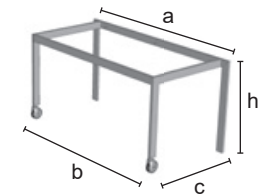

TABB105	
	h = 600	
	a = 1280	
	b = 1160	
	c = 600	
	12,60	
	1/box	
	VS	V
€	179,00	86,00