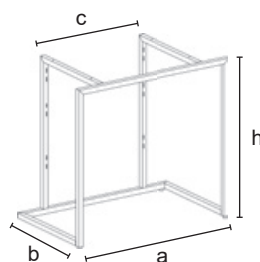

9381A KIT

Small table frame equipped with two hanging-bar (art. 9353A and 9353B), wooden top add apart. Supplied unassembled complete of assembling screws.