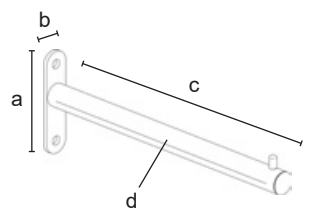

C	4160	
	a = 100 b = 25 c = 295 d = Ø 22	
	0,28	
	1/pack	
	CR - VS	V
€	7,50	6,95