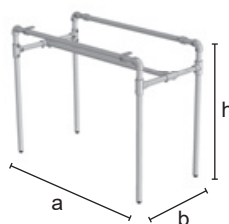

GIDKIT6

Structure for table realized with tubes and joints of Idroshop collection. The structure is supplied as a kit, with cutted tubes and all the assembling tooling. For this structure, the size of the top is 1200x600 mm.

	GIDKIT6	
	h = 900 a = 1200 b = 600	
mm		
	14,00	
	30/pallet	
	ZN	
€	93,00