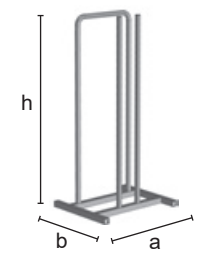

6.5 camerini

6.5 camerini

ST802B / ST802C / ST802G / ST802W

Curtain in pure panama cotton 100% composed by 2 panels 210x140 (HxL). The metal structure to support the curtain, separately sold, is ref. ST800, ST801 and GIDKIT11. Dry wash.

	ST802B	ST802C	ST802G	ST802W
mm	H = 210 L = 140 + 140	h = 210 a = 140 + 140	h = 210 a = 140 + 140	h = 210 a = 140 + 140
Kg	1,00	1,00	1,00	1,00
Pcs	1/box	1/box	1/box	1/box
	BLU BLUE BLEU СИНИЙ	CANAPA CANAPA CANAPA CANAPA	GRIGIO GREY GRIS СЕРЫЙ	BIANCO WHITE BLANC БЕЛЫЙ
€	145,00	145,00	145,00	145,00

Blue

Canapa

Grey

White

ST0103

Hanger stacker. It stacks a single or a double stack of hangers. Supplied unassembled.

ST0103	
mm	a = 400 b = 310 h = 820
Kg	4,00
Pcs	1/pack
	CR
€	39,00