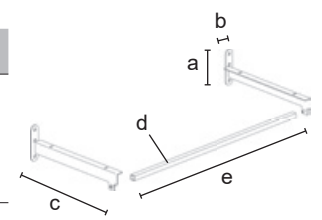

### 4146B/C

Pair of shelf brackets, direct wall fixing, with hanging bar in square tube 15x15 mm.

	4146B	4146C
<b>C</b>		
<b>mm</b>	a = 100 b = 25 c = 300 d = Ø22 e = 900	a = 100 b = 25 c = 300 d = Ø22 e = 600
<b>Kg</b>	1,25	1,09
<b>Pcs</b>	1/pack	1/pack
	CR - VS - V	CR - VS - V
<b>€</b>	<b>23,60</b>	<b>22,10</b>