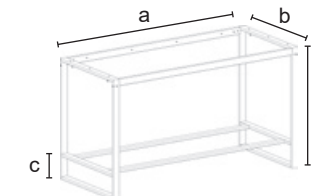

8879/8880 BIGWOOD

Structure for cash desk in tube 50x20x2 mm, supplied disassembled, complete of assembling screws.

	8879		8880	
	a = 1100 b = 700 c = 180 h = 900		a = 1600 b = 700 c = 180 h = 900	
mm				
	16,65		20,22	
	1/pack		1/pack	
	CR - VS	V	CR - VS	V
€	399,00	348,00	432,00	358,00