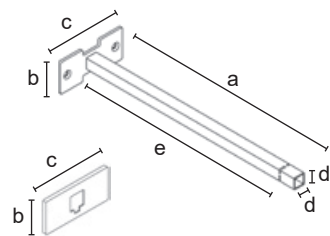

9404+2606

Wall fastening not adjustable complete of cover; only for wall uprights art. 9412DX/SX, 9413, 9414DX/SX, 9415.

C	9404+2606

a =	303
b =	40
c =	90
d =	15
e =	280

Kg	0,27

Pcs	2/pack

CR - VS - V	

€	8,80

9407

Glass shelf supports (n. 4) for art. 9422 and 9423.

C	9407

a =	40
b =	Ø13
c =	M6

Kg	0,04

Pcs	4/pack

CR - VS - V	

€	5,90

9408

Wooden shelf supports (n. 4) for art. 9422 and 9423.

C	9408

a =	43
b =	Ø13
c =	M6
d =	Ø45

Kg	0,08

Pcs	4/pack

CR - VS - V	

€	19,25