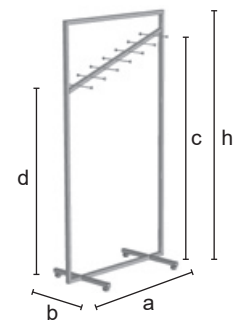

M	CUA300	
mm	h = 1450	
	a = 700	
	b = 380	
	c = 1330	
	d = 1130	
Kg	7,00	
Pcs	1/pack	
Color	CR - VS	V
€	129,00	119,00

2.4 Cuadro

CUA310

Belt-holder stand in square tube, chromed or laquered finishing. The wooden base is available in the colours: white, black, oldking. It is supplied unassembled.