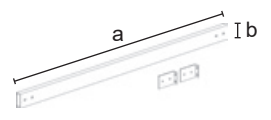

+ 4,60 € net: packaged in carton boxes 2 pcs
 + 6,00 € net: packaged in carton boxes 1 pcs

2.6 Bigshop

2.6 Bigshop

8815 / 8815A

Connecting bar in tube 50x20 mm for shelves size 1000 or 600 mm.

	8815		8815A	
mm	a = 972 b = 50		a = 572 b = 50	
	= art. 2501 1000x400		= art. 2560 600x400	
Kg	2,16		1,34	
Pcs	4/pack		4/pack	
	CR - VS	V	CR - VS	V
€	27,50	20,10	23,45	18,10