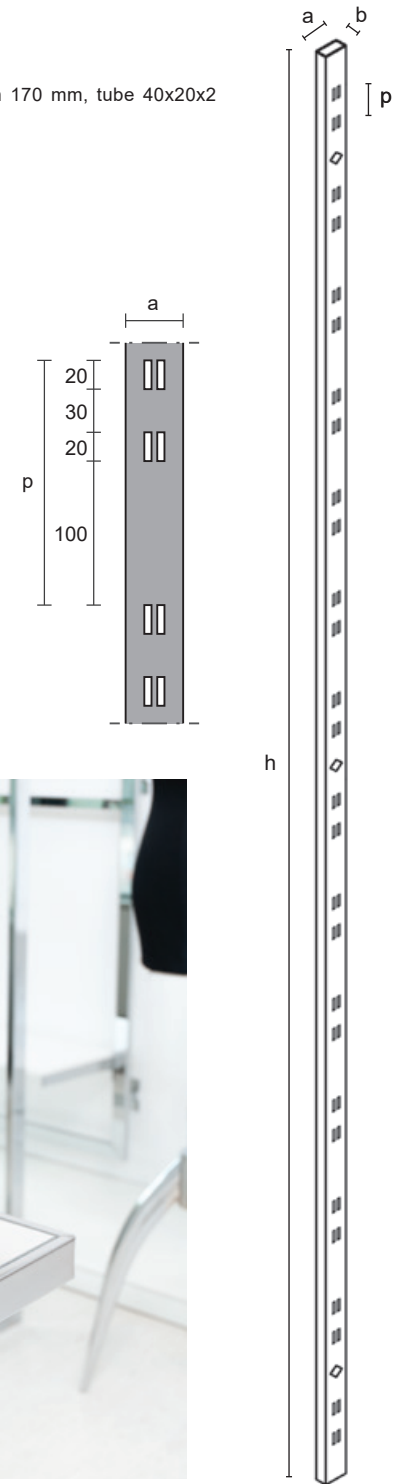

2601

Back-slotted upright, slots 20x5 pitch 170 mm, tube 40x20x2 mm, prepared for 3 wall fastenings.

C	2601	
	h = 2400	
	a = 40	
	b = 20	
	p = 170	
	4,10	
	2/pack	
	CR - VS	V
€	47,10	39,00