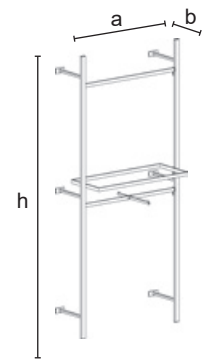

2615A/B/C KIT

Wall distanced solution, equipped with 2 hanging rails, 1 crossing arm and 1 frame for shelf (shelves not included).

Art. / Apr.:
n.2 - 2601 | n.6 - 2604+2606 | n.2 - 2654A/B/C | n.1 - 2462
n.1 - 2650A/B/C