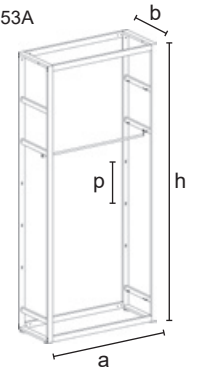

8804 / 8804A KIT

Freestanding system h 2400 mm, tube 50x20 mm, equipped with 1 hanging rail and 3 pairs of brackets (shelves not included); the kit is supplied disassembled.

Art. / Apt.:
8804: n. 2 - 8810 | n. 4 - 8815 | n. 3 - 8843DX/SX | n. 1 - 8853
8804A: n. 2 - 8810 | n. 4 - 8815A | n. 3 - 8843DX/SX | n. 1 - 8853A

	8804		8804A	
	a = 1072	b = 442	a = 672	b = 442
	h = 2400	p = 365	h = 2400	p = 365
	= 1000x400		= 600x400	
	31,92		28,64	
	1/kit		1/kit	
	CR - VS	V	CR - VS	V
€	522,30	425,60	503,80	416,40