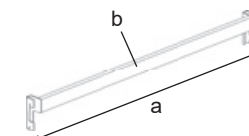

9343DX/SX

Pair of shelf brackets for wall structures (art. 9301, 9302, 9303).

C		9343DX/SX	
	a = 350 b = 18 c = 276 d = 74		
	0,75		
	1dx-1sx/pack		
	CR - VS	V	
€	11,00	10,50	

9353A/B/C/D

Hanging rail in rectangular tube 30x10mm.

C		9353A	9353B	9353C	9353D
	a = 611 b = 30x10	a = 911 b = 30x10	a = 1011 b = 30x10	a = 1211 b = 30x10	a = 1211 b = 30x10
	0,55	0,77	0,85	0,98	0,98
	2/pack	2/pack	2/pack	2/pack	2/pack
	CR - VS	CR - VS	CR - VS	CR - VS	CR - VS
€	11,80	13,20	14,40	16,20	14,00