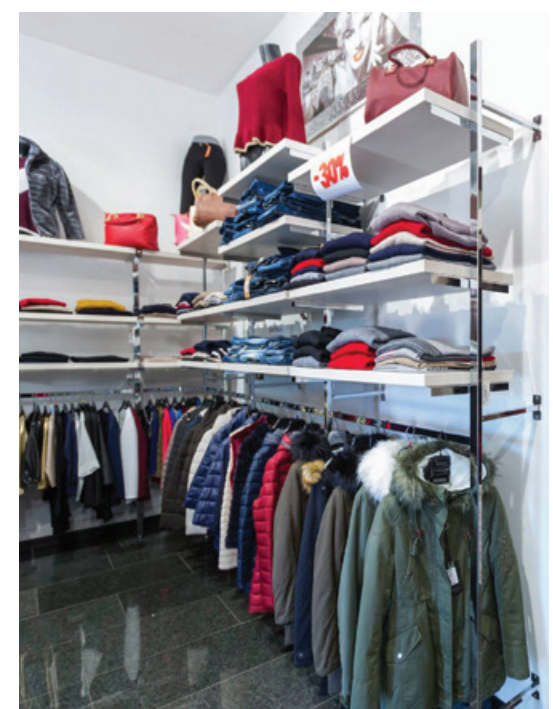

2605+2606

Adjustable wall fastening for upright with projecting shelves, in tube 20x20 mm, complete of cover plate.

C	2605+2606
	a = 40 b = 40 c = 90 d = 15 e = min 40 max 60
	0,12
	2/pack
	CR - VS - V
	10,90