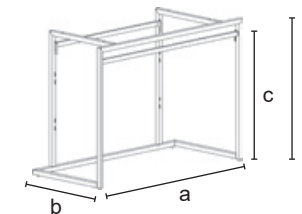

9380A KIT

Big table frame equipped with two hanging-bar (art. 9353B and 9353D), wooden top separately supplied. Delivered unassembled complete of assembling screws.

C	9380A KIT	
	h = 900	
	a = 1272	
	b = 600	
	c = 825	
	15,00	
	1/kit	
	CR - VS	V
€	228,40	194,70