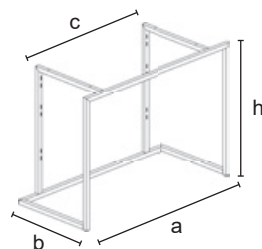

2.3 Triplo

2.3 Triplo

9380

Big table frame, can be equipped with shelves and/or hanging-bar (art. 9383dx/sx, 9353B, 9353D), wooden top add apart. Realized in square tube 30x30 mm, supplied unassembled complete of assembling screws.

C	9380	
	h = 900	
	a = 1272	
	b = 600	
	c = 972	
	13,20	
	1/pack	
	CR - VS	V
€	199,00	169,00

9380A KIT

Big table frame equipped with two hanging-bar (art. 9353B and 9353D), wooden top separately supplied. Delivered unassembled complete of assembling screws.

C	9380A KIT	
	h = 900	
	a = 1272	
	b = 600	
	c = 825	
	15,00	
	1/kit	
	CR - VS	V
€	228,40	194,70

9380B KIT

Big table frame equipped with one hanging-bar and two pairs of shelf brackets (art. 9353D and 9383DX/SX), wooden top separately supplied. Delivered unassembled complete of assembling screws.

C	9380B KIT	
	h = 900	
	a = 1272	
	b = 600	
	c = 825	
	d = 300	
	= art. 2500 - 900x400	
	15,60	
	1/pack	
	CR - VS	V
€	237,20	204,00