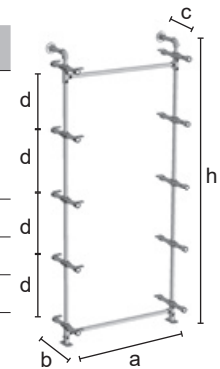

GIDKIT4

Wall-structure for wooden shelves (not supplied) realized with tubes and joints of Idroshop collection. The structure is supplied as a kit, with cutted tubes and all the assembling tooling.

	GIDKIT4
	h = 2400 a = 1000 b = 300 c = 225 d = 537
	26,60
	50/pallet
	ZN
	212,00