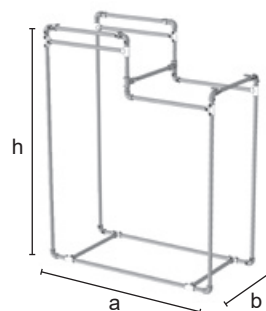

GIDKIT61A
	h = 1500 a = 1200 b = 600
	47,00
	15/pallet
	ZN
€	162,00