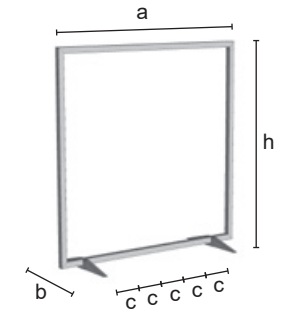

Panorama

PAN100

Freestanding structure that can be equipped with different accessories to fix by screws to the slotted connecting bars, step 150mm. The structure is available in chromed or laquered finishing.

	PAN100	
	h = 1950	
	a = 1900	
	b = 680	
	c = 150	
	27,60	
	15/pallet	
	CR - VS	V
€	343,00	257,00