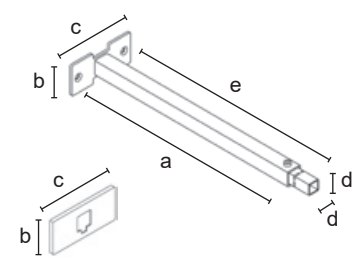

2.9 Suspance

2.9 Suspance

2604+2606

Adjustable wall fastening for upright with central shelves, in tube 20x20 mm, complete of cover plate.

C	2604+2606
	a = 300 b = 40 c = 90 d = 15 e = min 300 max 320
	0,37
	2/pack
	CR - VS - V
	12,30