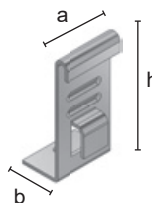

6024

Support étagères en bois ou cristal.

C 6024		
	h = 77 a = 38 b = 25	
	1,72/pack	
	25/pack	
	CR - VS	V
€	1,70	1,60

6025

Wire grill rack support.

C 6025		
	h = 75 a = 14 b = 18 c = 38	
	1,63/pack	
	25/pack	
	CR - VS	V
€	1,70	1,60

6026

Parallel joint for grill.

C 6026		
	h = 25 a = 34	
	2,43/pack	
	50/pack	
	CR - VS	V
€	1,50	1,35

6027

Flag fastening for grill rack.

C 6027		
	a = 40 b = Ø 11	
	1,50/pack	
	50/pack	
	CR - VS	V
€	1,05	0,95

6028

Wall support for grill rack.

C 6028		
	a = 30 b = 37	
	14,73/pack	
	200/pack	
	CR - VS	V
€	1,30	1,20

6084

Angular joint for grill rack (90°).

C 6084		
	a = 24	
	0,58/pack	
	10/pack	
	CR - VS	V
€	2,65	2,50