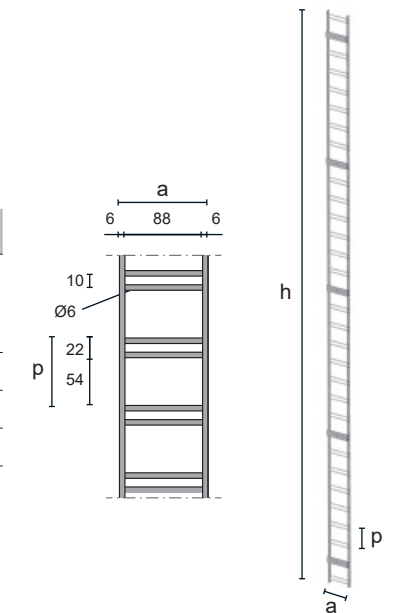

8020

"Dogato" pillar, wire Ø 6 mm, pitch 76 mm.

C	8020	
	h = 2400	
	a = 100	
	p = 76	
Kg	3,76	
Pcs	5/pack	
	CR - VS	V
€	30,50	27,50