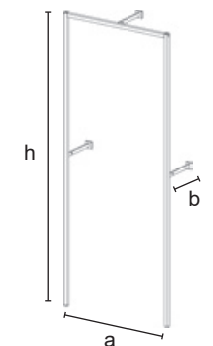

2.2 Svedese

2.2 Svedese

Triplo

9301

Wall structure for shelves 600 mm: slotted uprights pitch 50 mm with upper crossbar, complete of n.3 wall fixing and cover for wall-plates. Realized in square tube 30x30 mm, supplied unassembled and complete of assembling screws. Hanging rails and shelf brackets separately supplied (art. 9353A, 9343dx/sx).

C	9301	
	h = 2400	
	a = 672	
	b = 300	
	= art. 2560 - 600x400	
	8,21	
	1/kit	
	CR - VS	V
€	169,00	146,00

9302

Wall structure for shelves 900 mm: slotted uprights pitch 50 mm with upper crossbar, complete of n.3 wall fixing and cover for wall-plates. Realized in square tube 30x30 mm, supplied unassembled and complete of assembling screws. Hanging rails and shelf brackets separately supplied (art. 9353B, 9343dx/sx).

C	9302	
	h = 2400	
	a = 972	
	b = 300	
	= art. 2500 - 900x400	
	8,70	
	1/kit	
	CR - VS	V
€	173,00	150,00

2.3 Triplo

2.3 Triplo

9303

Wall structure for shelves 1000 mm: slotted uprights pitch 50 mm with upper crossbar, complete of n.3 wall fixing and cover for wall-plates. Realized in square tube 30x30 mm, supplied unassembled complete of assembling screws. Hanging rails and shelf brackets separately supplied (art. 9353C, 9343dx/sx).