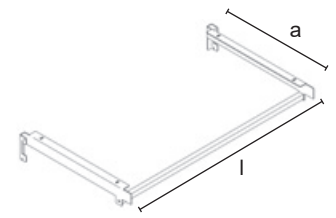

2646A/B/C

Clothes rail complete with shelves supports and tube 15x15 mm.

	2646A	2646B	2646C
mm	l = 1000 a = 360 = art. 2501 1000x400x22	l = 900 a = 360 = art. 2500 900x400x22	l = 600 a = 360 = art. 2560 600x40x22
Kg	1,37	1,30	1,10
Pcs	2/pack	2/pack	2/pack
	CR - VS | V	CR - VS | V	CR - VS | V
€	17,85 | 15,50	16,70 | 14,50	15,50 | 13,50