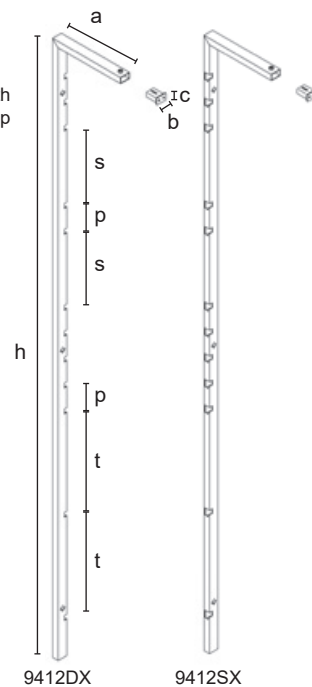

Fastening and foot included

9412DX/SX

Pair of "L" wall upright DX+SX, h 2400 mm, with holes reduced to the minimum, prepared to add up to 2 wall fastenings art.9404.

Tube/tube/трубы 40x25x2 mm.

C 9412DX/SX	
	h = 2400 a = 300 p = 100 b = 42 s = 300 c = 27 t = 400
	9,70
	1 dx-1sx/pack
	CR - VS V
€	105,80 95,85