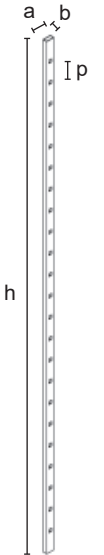

Scacco Matto

8300

Wall upright in tube 40x20x2 mm, pitch 100 mm, prepared for 3 wall fastenings.

Finned cap and foot M10 threaded included (2042-8372).

C	8300	
	h = 2400	
	a = 40	
	b = 20	
mm	p = 100	
	4,00	
Pcs	2/pack	
	CR - VS	V
€	40,00	32,00

8301

Wall fastening with inside reinforcement (not use on plasterboard walls).

Max. capacity load: 20 kg

C	8301	
	a = 40	
	b = 24	
	c = 42	
mm		
	0,06	
Pcs	2/pack	
	CR	
€	4,70