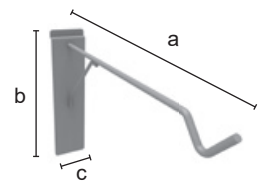

VELO05

Vertical bike-holder for Dogato system. Zinc or laquered finishing.