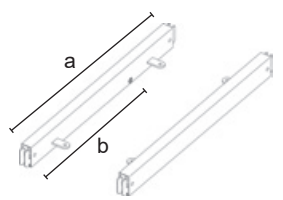

2.6 Bigshop

2.6 Bigshop

8815 / 8815A

Connecting bar in tube 50x20 mm for shelves size 1000 or 600 mm.

	8815		8815A	
mm	a = 972 b = 50		a = 572 b = 50	
	= art. 2501 1000x400		= art. 2560 600x400	
Kg	2,16		1,34	
Pcs	4/pack		4/pack	
	CR - VS	V	CR - VS	V
€	27,50	20,10	23,45	18,10

8843DX/SX

Pair of brackets (right and left) in tube 40x20 mm.

	8843DX/SX	
mm	a = 400 b = 280	
Kg	1,21	
Pcs	1dx-1sx/pack	
	CR - VS	V
€	23,50	16,50

8844

Central shelf bracket for continuity in tube 40x20 mm.

	8844	
mm	a = 400 b = 280	
Kg	0,62	
Pcs	1/pack	
	CR - VS	V
€	12,50	8,80