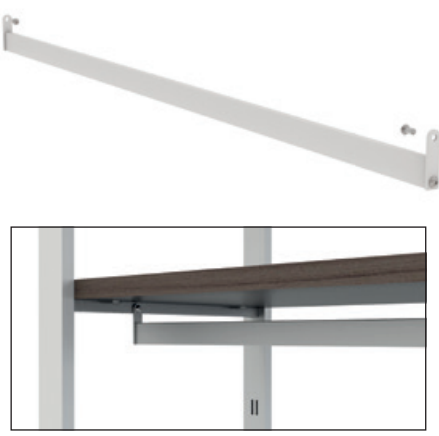

8853 / 8853A

Hanging rail in rectangular tube 30x10 mm, to fix under the brackets.

C	8853	8853A	
	a = 1000 b = 30x10 h = 58	a = 600 b = 30x10 h = 58	
	0,75	0,47	
	1/pack	1/pack	
	CR - VS V	CR - VS	V
€	13,30	10,20	9,00