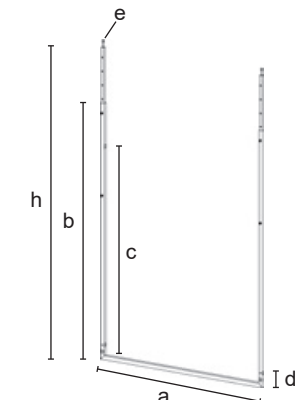

C	9671
	h = min 1300 max 1720 a = 942 b = 1300 c = 1070 d = 80 e = M6 - Ø9
	3,10
	1/kit
	CR - VS | V
€	109,00 | 99,00