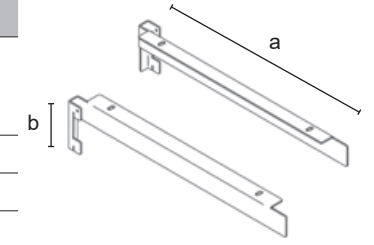

2647DX/SX

Straight projecting shelves supports 350 mm - pair.

	2647DX/SX
mm	a = 350 b = 70
Kg	0,70
Pcs	1dx-1sx/pack
	CR - VS - V
€	6,40