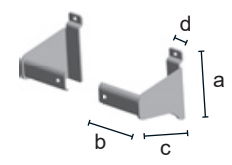

C	8045DX/SX	
	a = 84	
	b = 60	
	c = 84	
	d = 25	
	0,25	
	1dx-1sx/pack	
	CR - VS	V
€	8,35	7,80