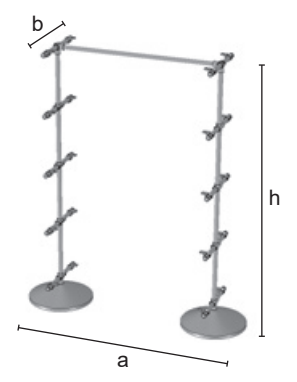

GIDKIT71

Shelving system realized with Idroshop tube and joints Ø 28 mm. and a characteristic base in concrete. It is available the extension GIDKIT71A. Supplied in KD form, wooden shelves not included.

	GIDKIT71
	h = 2000 a = 1100 b = 400
	54,00
	15/pallet
	ZN
	170,00