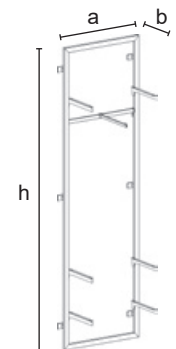

2695 KIT

Wall-fixed frame, equipped with 1 hanging rail, 1 straight arm and 3 shelf brackets (shelves not included).

Art. / Apr.:
n.1 - 2692 | n.6 - 2605+2606 | n.1 - 2653C | n.1 - 2460 | n.3 - 2647DX/SX

C	2695 KIT	
	h = 2400 a = 682 b = 390 = art. 2560 - 600x400 = art. 2506 - 600x350	
	14,33	
	1/kit	
	CR - VS	V
€	246,90	219,30