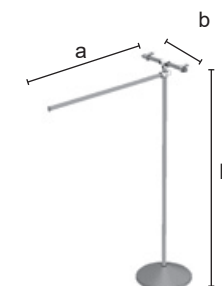

GIDKIT70A

Extension kit for shelving system GIDKIT70

	GIDKIT70A
	h = 2000 a = 1100 b = 400
mm	
	20,50
Kg	
	30/pallet
Pcs	
	ZN
€	52,00