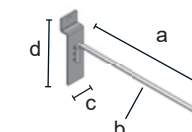

8019A/B/C

Blister hook with plate 25 mm (first price).

	8019A	8019B	8019C
mm	a = 100 b = Ø 6 c = 24 d = 85	a = 200 b = Ø 6 c = 24 d = 85	a = 300 b = Ø 6 c = 24 d = 85
Kg	0,15	0,20	0,24
Pcs	2/pack	2/pack	2/pack
	CR - VS - V	CR - VS - V	CR - VS - V
€	1,75	1,80	1,85