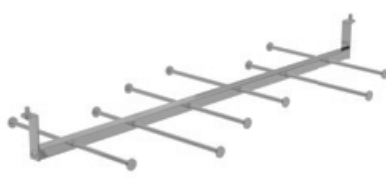

9695

Kit 4 wheels Ø50 mm, 2 with brake and 2 without brake, with M6 threaded pin, suitable for Cuadro self-stand displays.

C	9695
€	4,90

2.4 Cuadro

2.4 Cuadro

9690A/B/C

Under shelf hanging rail bar for wall or self-stand displays.