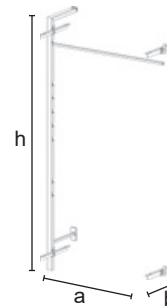

9464EB/C KIT

Extension KIT for wall solution with upright H 1820 mm, equipped with 1 hanging rail and 2 pairs of brackets (shelves not included).

Art. / Apr.:
n.1 - 9415 | n.1 - 9404+2606 | n.2 - 9443DX/SX | n.1 - 9453B/C

	9464EB	9464EC
mm	h = 1820 a = 942 b = 460 = art. 2500 900x400	h = 1820 a = 642 b = 460 = art. 2560 600x400
Kg	5,90	5,71
Pcs	1/kit	1/kit
	CR - VS | V	CR - VS | V
€	94,80 | 90,60	92,85 | 88,65