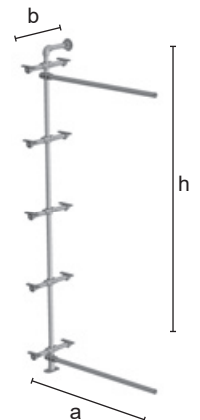

GIDKIT4A

Extension kit for wall-structure GIDKIT4.

	GIDKIT4A
	h = 2400 a = 1000 b = 386
	13,00
	50/pallet
	ZN
	124,00