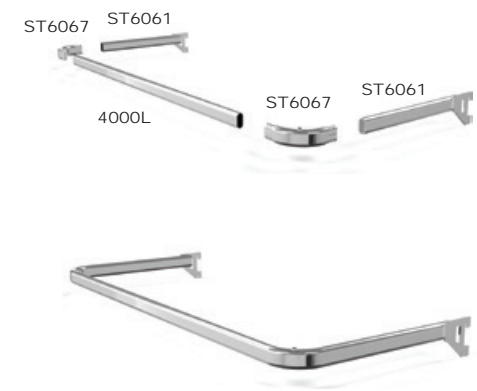

2.11 Dogato

2.11 Dogato

ST6061

Couple of arms for clothes-hanger bars with fixing system for "dogato".

	ST6061
	a = 300 b = 75 c = 15 d = 30 e = 50
	Kg 0,59
	Pcs 25/box
	CR
	€ 10,00

ST6067

ABS connector in chrome finishing to compose clothes-hanger bars.

	ST6067
	a = 90 b = 90 c = 30
	Kg 10,20
	Pcs 190/box
	CR
	€ 1,40

ST6065

ABS connector in chrome finishing to compose clothes-hanger bars.

	ST6065
	a = 42 b = 42 c = 30
	Kg 7,24
	Pcs 300/box
	CR
	€ 0,80

Indication for the tube cutting with the connector ST6067.

Indication for the tube cutting with the connector ST6065.

4000L

Oval tube lenght 3000 mm.

	4000L
	3000x30x15 mm spess 1,2
	Kg 22,00
	Pcs 10/pack
	CR
	€ 8,65