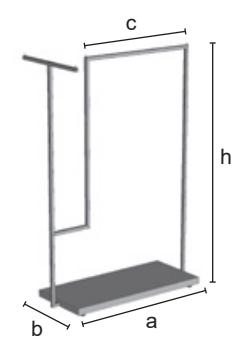

2.4 Cuadro

2.4 Cuadro

CUA105

Clothes-stand in square tube, chromed or laquered finishing. It is supplied unassembled.

	CUA105	
	h = 1450 a = 700 b = 380	
	6,00	
	1/pack	
	CR - VS	V
€	84,00	74,00

CUA107

Clothes-stand in square tube, chromed or laquered finishing. It is supplied unassembled.

	CUA107	
	h = 1450 a = 1000 b = 380 c = 720	
	7,50	
	1/pack	
	CR - VS	V
€	97,00	87,00

CUA115

Clothes-stand in square tube, chromed or laquered finishing. The wooden base is available in the colours: white, black, oldking. It is delivered unassembled.

	CUA115	
	h = 1450 a = 700 b = 400	
	11,80	
	1/pack	
	CR - VS	V
€	162,00	152,00

CUA117

Clothes-stand in square tube, chromed or laquered finishing. The wooden base is available in the colours: white, black, oldking. It is delivered unassembled.

	CUA117	
	h = 1450 a = 1000 b = 400 c = 720	
	16,20	
	1/pack	
	CR - VS	V
€	198,00	188,00