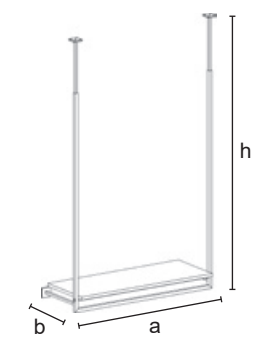

Art. / Apr.:
n.1 - 9670 | n.2 - 9672 | n.2 - 9652 | n.1 - 9655B

C	9674 KIT	
	h = min 1300 max 1720 a = 942 b = 320 = art. 2507 - 900x350 = art. 2500 - 900x400	
	4,81	
	1/kit	
	CR - VS	V
€	166,15	150,30