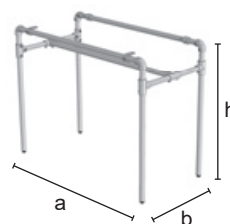

GIDKIT6
	h = 900 a = 1200 b = 600
	14,00
	30/pallet
	ZN
	€ 94,00

GIDKIT10

Changing cubicle structure, linear solution, realized with tubes and joints of Idroshop collection. The structure is supplied as a kit, with cutted tubes and all the assembling tooling.

	GIDKIT10
	h = 2200 a = 1000 b = 1000
	12,00
	50/pallet
	ZN
	€ 65,00