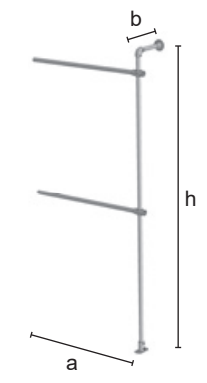

GIDKIT1A

Extension kit for wall-structure GIDKIT1.

M GIDKIT1A	
mm	h = 2400 a = 1100 b = 300
Kg	8,00
Pcs	50/pallet
	ZN
€	49,00