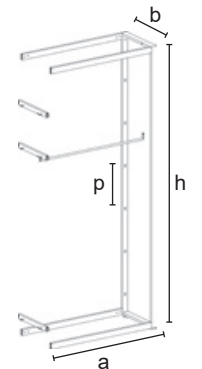

8804E / 8804EA KIT

Extension kit for freestanding system 8804 KIT or 8805 KIT - h 2400 mm, equipped with 1 hanging rail and 3 central brackets (shelves not included); the kit is supplied disassembled.

Art. / Apt.:
8804E: n. 1 - 8810 | n. 4 - 8815 | n. 3 - 8844 | n. 1 - 8853
8804EA: n. 1 - 8810 | n. 4 - 8815A | n. 3 - 8844 | n. 1 - 8853A

	8804E		8804EA	
	a = 1022	b = 442	a = 622	b = 442
	h = 2400	p = 365	h = 2400	p = 365
	= 1000x400		= 1000x400	
	20,59		17,31	
	1/kit		1/kit	
	CR - VS	V	CR - VS	V
€	325,05	259,75	306,55	250,55