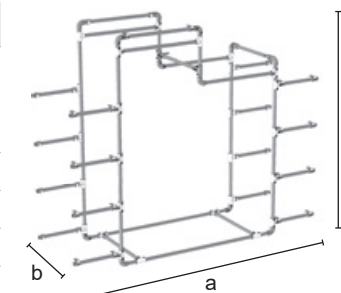

	GIDKIT61B
	h = 1500 a = 1600 b = 600
	59,00
	15/pallet
	ZN
€	255,00

GIDKIT61C

Gondola at two heights realized with Idroshop tubes and joints Ø 28 mm. Each side can be equipped with shelves. Supplied in KD form, wooden shelves not included.

	GIDKIT61C
	h = 1500 a = 2000 b = 600
	68,00
	10/pallet
	ZN
€	348,00

GIDKIT70

Hanging system with top shelf realized with Idroshop tube and joints Ø 28 mm. and a characteristic base in concrete. It is available the extension GIDKIT70A. Complete with shelves and hanging cross bars, it is available in two versions with their extension. Supplied in KD form, wooden shelves not included.