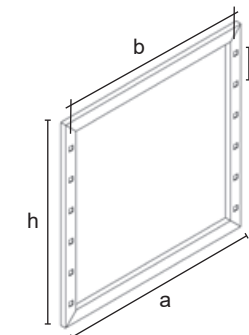

2.14 Scacco Matto

2.14 Scacco Matto

8392

Wall frame in tube 40x20 mm, direct wall fastening.

C	8392	
	h = 655	
	a = 655	
	b = 615	
	p = 100	
	4,16	
	1/pack	
	CR - VS	V
€	53,50	48,00

8398

Wall frame equipped with wooden panel and 4 wall fastening.