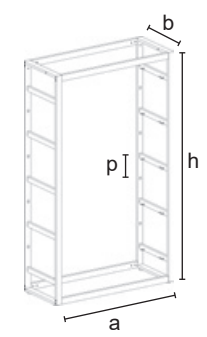

8808 / 8808A KIT

Freestanding system h 1850 mm, tube 50x20 mm, equipped with 5 pair of brackets (shelves not included); the kit is supplied disassembled complete of assembling.

Art. / Apr.:
8808: n. 2 - 8812 | n. 4 - 8815 | n. 5 - 8843DX/SX
8808A: n. 2 - 8812 | n. 4 - 8815A | n. 5 - 8843DX/SX

C	8808		8808A	
	a = 1072	b = 442	a = 672	b = 442
	b = 442	h = 1850	h = 1850	p = 182,5
	p = 182,5	= 1000x400	= 1000x400	
	33,01		29,73	
	1/kit		1/kit	
	CR - VS	V	CR - VS	V
€	505,30	410,30	489,10	402,30