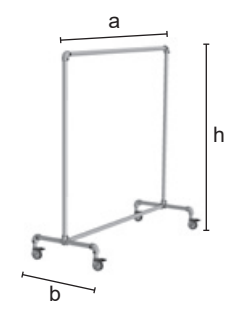

M	GIDKIT5
mm	h = 1580 a = 1560 b = 570
Kg	14,00
Pcs	50/pallet
ZN	ZN
€	102,00