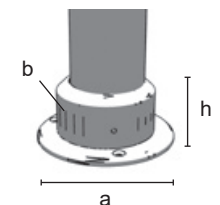

On request also available painted finishing with standard colors except for joints and plate.