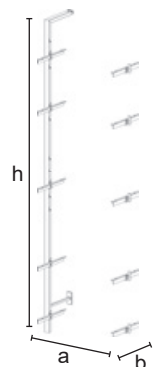

9462E KIT

Extension KIT for wall solution with upright H 2400 mm, equipped with 5 pairs of brackets (shelves not included).

Art. / Apr.:
n.1 - 9413 | n.1 - 9404+2606 | n.5 - 9443DX/SX

C		9462E	
	h = 2400 a = 942/642 b = 460		
		= art. 2500 - 900x400 = art. 2560 - 600x400	
	8,40		
	1/kit		
	CR - VS	V	
€	129,20	123,30