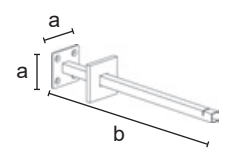

2.4 Cuadro

2.4 Cuadro

9672

Optional wall fixing plate for ceiling element art. 9670 and 9671, plate cover included.

C	9672
	a = 55 b = 300
	0,29
	2/pack
	CR - VS - V
€	12,50

9453B

Hanging rail for ceiling elements art. 9670 and 9671.