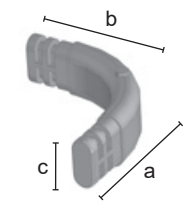

2.11 Dogato

2.11 Dogato

ST6061

Couple of arms for clothes-hanger bars with fixing system for "dogato".

	ST6061
	a = 300 b = 75 c = 15 d = 30 e = 50
	Kg 0,59
	Pcs 25/box
	CR
	€ 10,00

ST6067

ABS connector in chrome finishing to compose clothes-hanger bars.

	ST6067
	a = 90 b = 90 c = 30
	Kg 10,20
	Pcs 190/box
	CR
	€ 1,40

ST6065

ABS connector in chrome finishing to compose clothes-hanger bars.

	ST6065
	a = 42 b = 42 c = 30
	Kg 7,24
	Pcs 300/box
	CR
	€ 0,80

Indication for the tube cutting with the connector ST6067.

Indication for the tube cutting with the connector ST6065.

4000L

Oval tube lenght 3000 mm.

	4000L
	3000x30x15 mm spess 1,2
	Kg 22,00
	Pcs 10/pack
	CR
	€ 8,65