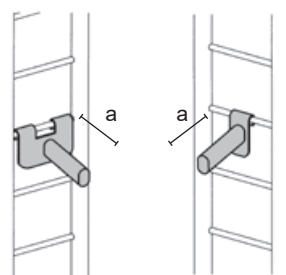

7042+7043

Pair of supports for hanging rail in oval tube 30x15 mm (art.4000L).

C	7042+7043	
	a = 100	
mm		
	0,21	
Kg		
	2/pack	
Pcs		
	CR - VS	V
€	11,55	9,75