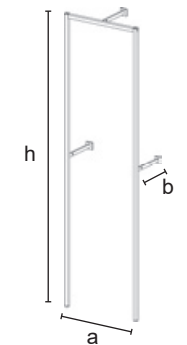

Triplo

9301

Wall structure for shelves 600 mm: slotted uprights pitch 50 mm with upper crossbar, complete of n.3 wall fixing and cover for wall-plates. Realized in square tube 30x30 mm, supplied unassembled and complete of assembling screws. Hanging rails and shelf brackets separately supplied (art. 9353A, 9343dx/sx).

C	9301	
	h = 2400	
	a = 672	
	b = 300	
	= art. 2560 - 600x400	
	8,21	
	1/kit	
	CR - VS	V
€	169,00	146,00

9302

Wall structure for shelves 900 mm: slotted uprights pitch 50 mm with upper crossbar, complete of n.3 wall fixing and cover for wall-plates. Realized in square tube 30x30 mm, supplied unassembled and complete of assembling screws. Hanging rails and shelf brackets separately supplied (art. 9353B, 9343dx/sx).

C	9302	
	h = 2400	
	a = 972	
	b = 300	
	= art. 2500 - 900x400	
	8,70	
	1/kit	
	CR - VS	V
€	173,00	150,00