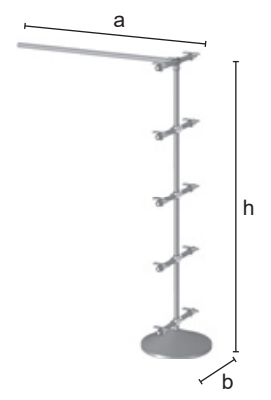

	GIDKIT71
	h = 2000 a = 1100 b = 400
	54,00
	15/pallet
	ZN
	170,00

GIDKIT71A

Extension kit for shelving system GIDKIT71

	GIDKIT71A
	h = 2000 a = 1100 b = 400
	24,00
	30/pallet
	ZN
	88,00

8804 / 8804A KIT

Freestanding system h 2400 mm, tube 50x20 mm, equipped with 1 hanging rail and 3 pairs of brackets (shelves not included); the kit is supplied disassembled.