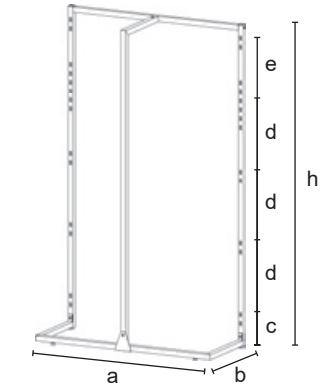

9371

Freestanding structure big version for shelves 1000 mm, hanging rail and shelf brackets separately supplied (art. 9353C, 9373dx/sx). Realized in square tube 30x30 mm, supplied unassembled complete of assembling screws.

C	9371	
	h = 1800	
	a = 1072	
	b = 430	
	c = 190	
	d = 400	
	e = 350	
	= art. 2501 - 1000x400	
	15,30	
	1/kit	
	CR - VS	V
€	229,00	205,00