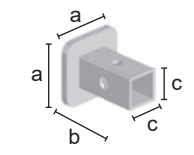

9612

Wall fastening with threaded hole (screw included).

C	9612	
	a = 30 b = 30 c = 15	
	0,04	
	10/pack	
	CR - VS - V	
€	6,10