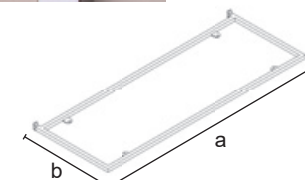

2.14 Scacco Matto

2.14 Scacco Matto

8305+2606

M6 threaded wall fastening not adjustable complete of cover (for art. 8300).

C 8305+2606	
mm	a = 90 b = 40 c = 48 d = 15
Kg	0,11
Pcs	2/pack
	CR - VS - V
€	10,80

8340B/C

Hanging rail. Tube 15x15x1,5 mm.

Max. capacity load: 25 kg (15 kg art.)

C 8340B		8340C	
mm	a = 930 b = 325	a = 630 b = 325	
Kg	1,03	0,84	
Pcs	2/pack	2/pack	
	CR - VS | V	CR - VS | V	
€	19,35 | 18,50	17,75 | 16,90	

8346B/C

Rail for exhibit arm. Tube 15x15x1,5 mm.

Max. capacity load: 30 kg (20 kg art.)

C 8346B		8346C	
mm	a = 930 b = 50	a = 630 b = 50	
Kg	0,75	0,48	
Pcs	2/pack	2/pack	
	CR - VS | V	CR - VS | V	
€	14,35 | 13,70	12,75 | 12,30	

8350B/C

Shelf support. Tube 15x15x1,5 mm.

Max. capacity load: 30 kg (20 kg art.)

C 8350B		8350C	
mm	a = 930 b = 350 = 900x300x12	a = 630 b = 350 = 600x300x12	
Kg	1,75	1,31	
Pcs	2/pack	2/pack	
	CR - VS | V	CR - VS | V	
€	31,20 | 29,00	28,10 | 25,70	

8360

Straight arm for tube 15x15 mm.

C 8360	
mm	a = 335 b = 30 c = 15X15
Kg	0,25
Pcs	2/pack
	CR - VS | V
€	7,40 | 6,10

8361

Inclined arm for tube 15x15 mm.

C 8361	
mm	a = 365 b = 40 c = 30 d = 15X15
Kg	0,31
Pcs	2/pack
	CR - VS | V
€	11,90 | 11,00