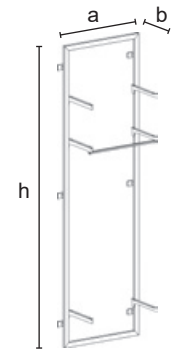

2694 KIT

Wall-fixed frame, equipped with 1 pair of shelf brackets with under hanging rail and 2 shelf brackets (shelves not included).

Art. / Apr.:
n.1 - 2692 | n.6 - 2605+2606 | n.1 - 2646C | n.2 - 2647DX/SX

C	2694 KIT	
	h = 2400 a = 682 b = 390 = art. 2560 - 600x400 = art. 2506 - 600x350	
	13,92	
	1/kit	
	CR - VS	V
€	236,70	211,70