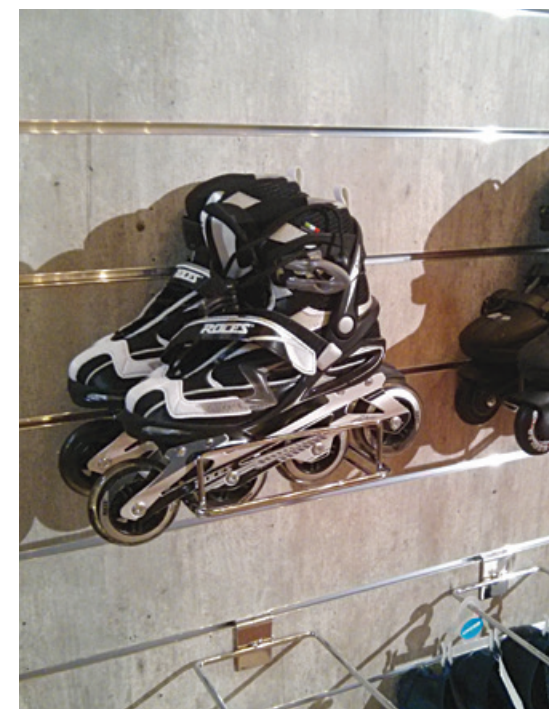

C	8061A
	a = Ø 150 b = Ø 6
	0,17
	5/pack
	CR - VS - V
€	5,55

8021

Holder for skates and rackets, or plates and napkins.

C	8021
	a = 250 b = 206 c = 70 d = Ø 8 h = 66
	0,67
	2/pack
	CR - VS - V
€	10,05

2.11 Dogato