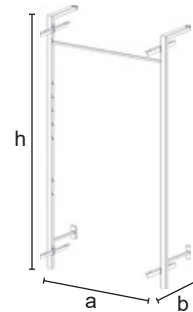

9464B/C KIT

Wall solution with uprights H 1820 mm, equipped with 1 hanging rail and 2 pairs of brackets (shelves not included).

Art. / Apr.:
n.1 - 9414DX/SX | n.2 - 9404+2606 | n.2 - 9443DX/SX | n.1 - 9453B/C

	9464B	9464C
mm	h = 1820 a = 982 b = 460 = art. 2500 900x400	h = 1820 a = 682 b = 460 = art. 2560 600x400
Kg	10,10	9,90
Pcs	1/kit	1/kit
	CR - VS | V	CR - VS | V
€	140,30 | 132,70	138,35 | 130,75