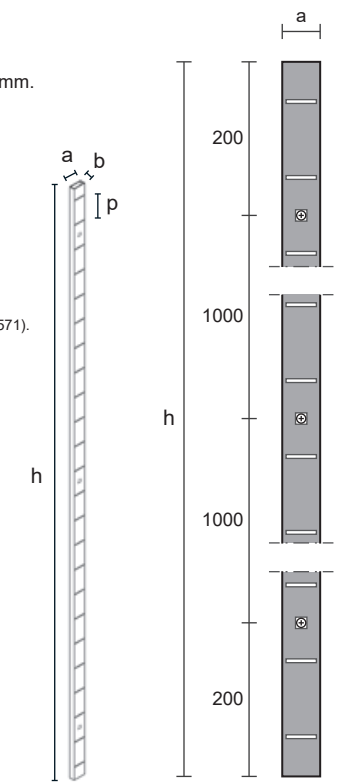

Laser

8500

Upright with direct wall fixing, tube 50x20 mm.

Finned cap and foot M10 threaded included (8570-8571).

C	8500	
	h = 2400	
	a = 50	
	b = 20	
	p = 100	
	4,80	
	2/pack	
	CR - VS	V
€	44,10	37,90

2.10 Laser