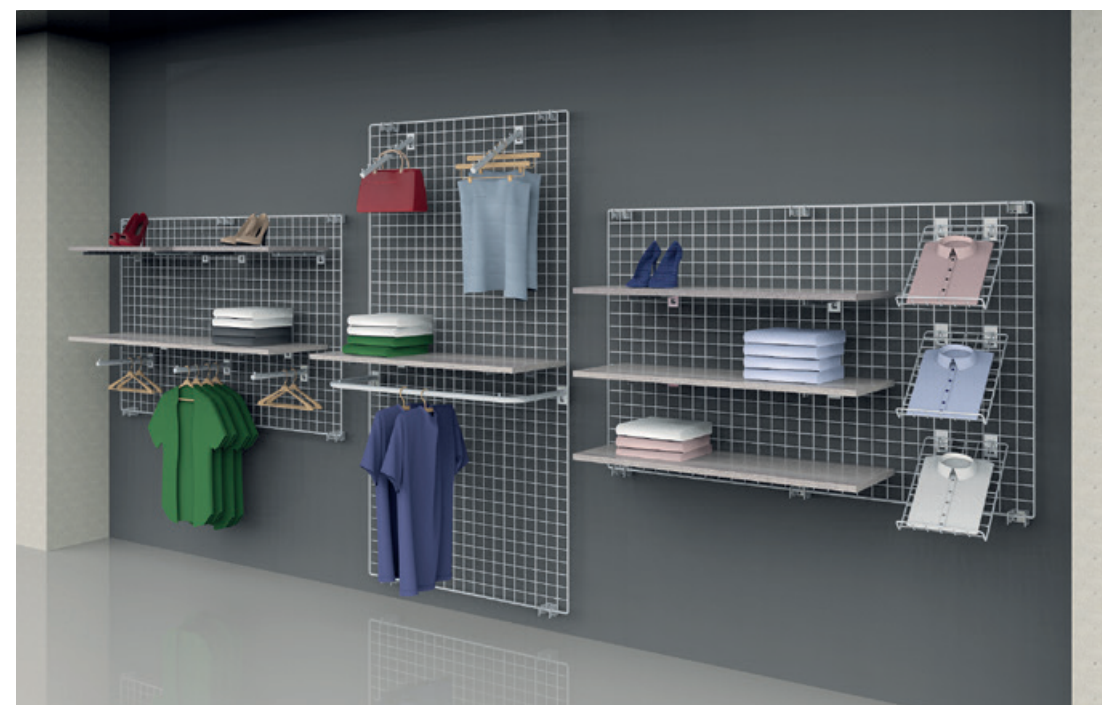

6008/6009/6010
6011/6016/6017
6053/6054/6055/6056

Grill rack with 50x50 mm mesh and single wire frame.

Frame wire Ø 10 mm, mesh wire Ø 4 mm.

C	6008	6009	6010
 mm	h = 1000 a = 400	h = 800 a = 400	h = 600 a = 600
 Kg	2,95	2,45	2,70
 Pcs	2/pack	2/pack	2/pack
 CR - VS	V	CR - VS V	CR - VS V
€	21,40 16,95	18,20 15,70	21,40 14,50

C	6011	6016	6017
 mm	h = 400 a = 400	h = 1500 a = 1000	h = 1000 a = 1000
 Kg	1,40	8,10	5,70
 Pcs	2/pack	2/pack	2/pack
 CR - VS	V	CR - VS V	CR - VS V
€	10,70 9,00	56,70 44,70	40,65 31,95

C	6053	6054	6055	6056
 mm	h = 2000 a = 1000	h = 800 a = 800	h = 800 a = 600	h = 600 a = 400
 Kg	10,70	4,00	3,30	1,95
 Pcs	2/pack	2/pack	2/pack	2/pack
 CR - VS	V	CR - VS V	CR - VS V	CR - VS V
€	75,95 56,10	29,45 20,25	24,60 17,20	15,50 12,50