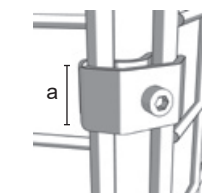

6084

Angular joint for grill rack (90°).

C 6084		
	a = 24	
	0,58/pack	
	10/pack	
	CR - VS	V
€	2,65	2,50