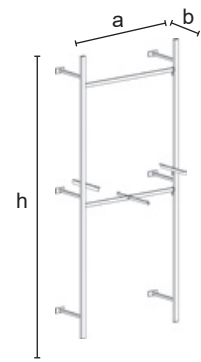

2611A/B/C KIT

Wall distanced solution, equipped with 2 hanging rails, 1 straight crossing arm and 1 pair of shelf brackets (shelves not included).

Art. / Apr.:
n.2 - 2601 | n.6 - 2604+2606 | n.2 - 2653A/B/C | n.1 - 2462
n.1 - 2628DX/SX

C	2611A		2611B		2611C	
	h = 2400 a = 1082 b = 480 = art. 2501 1000x400		h = 2400 a = 982 b = 480 = art. 2500 900x400		h = 2400 a = 682 b = 480 = art. 2560 600x400	
	13,25		13,00		12,63	
	1/kit		1/kit		1/kit	
	CR - VS	V	CR - VS	V	CR - VS	V
€	220,85	194,95	218,45	193,15	215,95	190,55