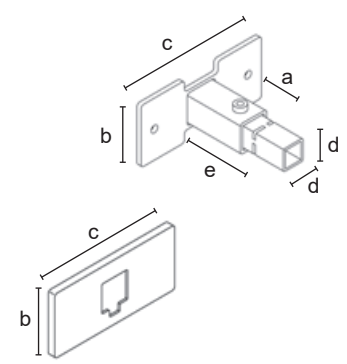

2605+2606

Adjustable wall fastening for upright with projecting shelves, in tube 20x20 mm, complete of cover plate.

C	2605+2606
	a = 40 b = 40 c = 90 d = 15 e = min 40 max 60
	0,12
	2/pack
	CR - VS - V
	10,90