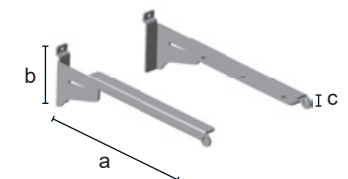

8599DX/SX

Pair of brackets for glass shelf thickness 8 mm with stopper.

C		8599DX/SX	
	a = 300 b = 84 c = 10		
	0,65		
	1 dx + 1 sx/pack		
	CR - VS - V		
€	9,30