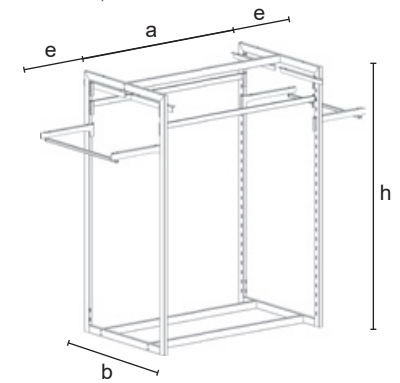

2686 KIT

New gondola structure equipped with 2 hanging rails, 2 rearward shelf brackets and 2 projecting shelf brackets with under-hanging rail (wooden shelves not included).

Art. / Apr.:
n.1 - 2684 | n.2 - 2653A | n.2 - 2630DX/SX | n.2 - 2646C
(Shelves : n.2 x 2501 + n.6 x 2560 or n.2 x 2512 + n.6 x 2506)

	2686 KIT	
mm	h = 1400 a = 1040 b = 685 e = 320	
Kg	25,50	
Pcs	1/kit	
	CR - VS V	
€	291,80	255,70