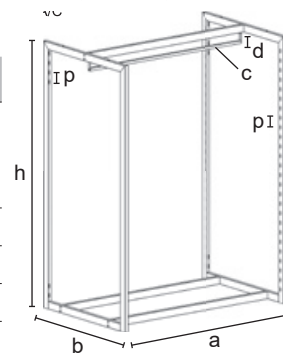

2.9 Suspance

2.9 Suspance

2684 + 8385

New gondola structure in tube 40x20 mm, with new slots pitch 50 mm for the accessories; central hanging rail separately supplied. It is possible to put on top a shelf (wooden or glass).

Compatible accessories: 2628DX/SX, 2630DX/SX, 2640C, 2645DX/SX, 2646C, 2647DX/SX, 2653A/C, 9260, 9261, 9262 (1.8 ACCESSORI P50).

	2684	8385
mm	h = 1400 a = 1040 b = 685 p = 50	c = 15x15x1000 d = 60
Kg	19,50	0,72
Pcs	1/pack	1/pack
	CR - VS V	CR - VS - V
€	215,00	190,00