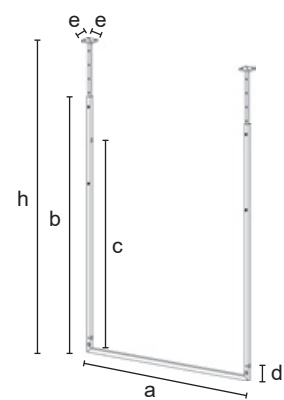

C	9670
	h = min 1300 max 1720 a = 942 b = 1300 c = 1070 d = 80 e = 55
	3,22
	1/kit
	CR - VS | V
€	109,00 | 99,00