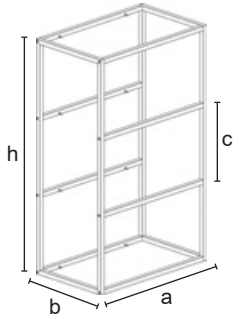

9685A/B/C

Modular self-stand display, complete of metalware for 4 wooden or glass shelves (excluded). Tube 20x20x1,2 mm.

C	9685A	9685B	9685C
	h = 1070 a = 442 b = 392 c = 330	h = 1070 a = 642 b = 392 c = 330	h = 1070 a = 942 b = 392 c = 330
	= art. 2509 400x350x12	= art. 2506 600x350x12	= art. 2507 900x350x12
	6,62	7,76	9,52
	1/kit	1/kit	1/kit
	CR - VS V	CR - VS V	CR - VS V
€	170,15 161,00	178,70 169,00	200,10 190,00