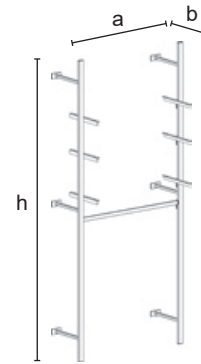

C	2610A		2610B		2610C	
	h = 2400 a = 1082 b = 480 = art. 2501 1000x400		h = 2400 a = 982 b = 480 = art. 2500 900x400		h = 2400 a = 682 b = 480 = art. 2560 600x400	
	13,52		13,50		13,30	
	1/kit		1/kit		1/kit	
	CR - VS	V	CR - VS	V	CR - VS	V
€	208,00	188,25	206,80	187,35	205,55	186,05