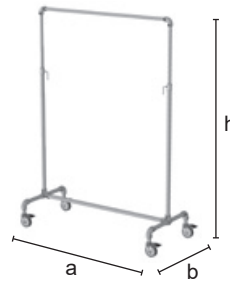

2.5 Idroshop

2.5 Idroshop

GIDKIT20

Height-adjustable garment rail realized with Idroshop tubes and joints Ø 28 mm. Supplied in KD form.

	GIDKIT20
	h = min 1200 max 2000 a = 1200 b = 450
	13,80
	50/pallet
	ZN
	85,00