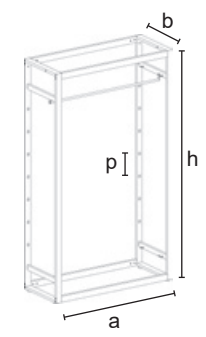

2.6 Bigshop

2.6 Bigshop

8807 / 8807A KIT

Freestanding system h 1850 mm, tube 50x20 mm, equipped with 1 hanging rail and 2 pair of brackets (shelves not included); the kit is supplied disassembled.

Art. / Apr.:
8807: n. 2 - 8812 | n. 4 - 8815 | n. 2 - 8843DX/SX | n. 1 - 8853
8807A: n. 2 - 8812 | n. 4 - 8815A | n. 2 - 8843DX/SX | n. 1 - 8853A

C	8807		8807A	
	a = 1072	b = 442	a = 672	b = 442
	b = 442	h = 1850	h = 1850	p = 182,5
	p = 182,5	= 1000x400	= 600x400	
	29,91		26,63	
	1/kit		1/kit	
	CR - VS	V	CR - VS	V
€	448,10	371,00	429,60	361,80