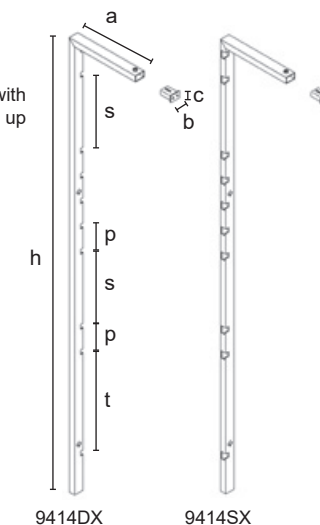

9414DX/SX

9415

Fastening and foot included

9414DX/SX

Pair of "L" wall upright DX+SX, h 1820 mm, with holes reduced to the minimum, prepared to add up to 2 wall fastenings art.9404.

Tube 40x25x2 mm.

C 9414DX/SX	
	h = 1820 a = 300 p = 100 b = 42 s = 300 c = 27 t = 400
	7,54
	1 dx-1sx/pack
	CR - VS V
€	93,10 85,50