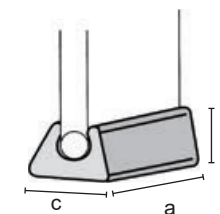

6088

Single wire grill foot.

C 6088	
mm	a = 30 b = 19 c = 19
Kg	0,46/pack
Pcs	100/pack
PL	
€	0,30