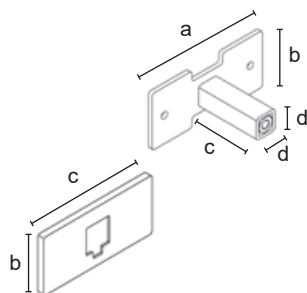

8305+2606

M6 threaded wall fastening not adjustable complete of cover (for art. 8300).

C 8305+2606	
mm	a = 90 b = 40 c = 48 d = 15
Kg	0,11
Pcs	2/pack
	CR - VS - V
€	10,80

8340B/C

Hanging rail. Tube 15x15x1,5 mm.