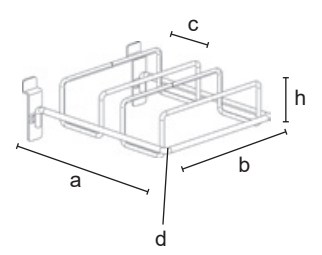

C	8061A
	a = Ø 150 b = Ø 6
	0,17
	5/pack
	CR - VS - V
€	5,55

8021

Holder for skates and rackets, or plates and napkins.

C	8021
	a = 250 b = 206 c = 70 d = Ø 8 h = 66
	0,67
	2/pack
	CR - VS - V
€	10,05

2.11 Dogato