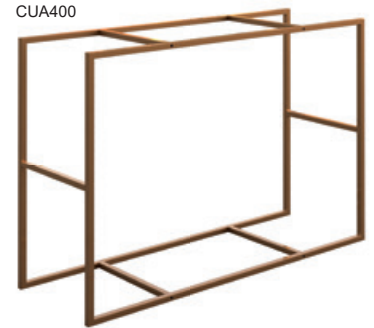

2.4 Cuadro

2.4 Cuadro

CUA400

CUA400/CUA400L

Table with/without double top, fully demountable. The metal structure can be in chrome finishing or laquered in the colours of our range. Wooden shelves available in the colours: white, black, oldking.