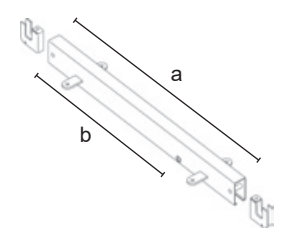

8844	
mm	a = 400 b = 280	
Kg	0,62	
Pcs	1/pack	
	CR - VS	V
€	12,50	8,80