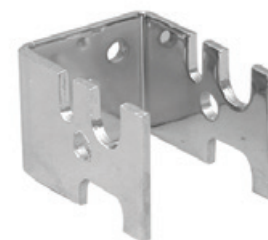

6028

Wall support for grill rack.

C 6028		
	a = 30 b = 37	
	14,73/pack	
	200/pack	
	CR - VS	V
€	1,30	1,20

6084

Angular joint for grill rack (90°).