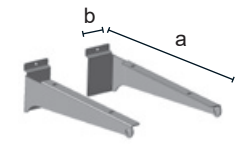

2.11 Dogato

2.11 Dogato

8045DX/SX

Supports for oval tube bar (art. 4000L - 30x15 mm).

C	8045DX/SX	
	a = 84	
	b = 60	
	c = 84	
	d = 25	
	0,25	
	1dx-1sx/pack	
	CR - VS	V
€	8,35	7,80

8100DX/SX

Pair of shelf bracket connection 50 mm. thick 2,5.

C	8100DX/SX	
	a = 315	
	b = 50	
	0,78	
	1dx-1sx/pack	
	CR - VS - V	
€	8,15	

8048DX/SX

Pair of shelf bracket connection 25 mm. thick. 2,5.

C	8048DX/SX	
	a = 315	
	b = 25	
	0,56	
	1dx-1sx/pack	
	CR - VS - V	
€	7,70	

8099DX/SX

Pair of glass shelf support with stopper.

C	8099DX/SX	
	a = 310	
	b = 50	
	c = 10	
	0,82	
	1dx-1sx/pack	
	CR - VS - V	
€	10,05