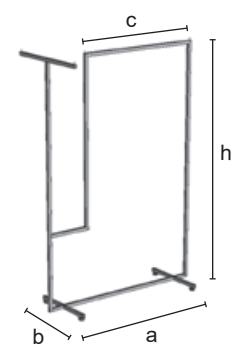

2.4 Cuadro

2.4 Cuadro

CUA105

Clothes-stand in square tube, chromed or laquered finishing. It is supplied unassembled.

	CUA105	
	h = 1450 a = 700 b = 380	
	6,00	
	1/pack	
	CR - VS	V
€	84,00	74,00

CUA107

Clothes-stand in square tube, chromed or laquered finishing. It is supplied unassembled.

	CUA107	
	h = 1450 a = 1000 b = 380 c = 720	
	7,50	
	1/pack	
	CR - VS	V
€	97,00	87,00

CUA115

Clothes-stand in square tube, chromed or laquered finishing. The wooden base is available in the colours: white, black, oldking. It is delivered unassembled.

	CUA115	
	h = 1450 a = 700 b = 400	
	11,80	
	1/pack	
	CR - VS	V
€	162,00	152,00

CUA117

Clothes-stand in square tube, chromed or laquered finishing. The wooden base is available in the colours: white, black, oldking. It is delivered unassembled.

	CUA117	
	h = 1450 a = 1000 b = 400 c = 720	
	16,20	
	1/pack	
	CR - VS	V
€	198,00	188,00