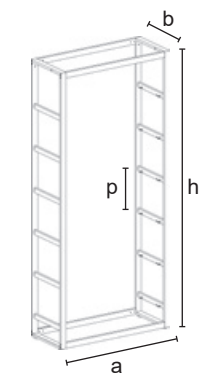

2.6 Bigshop

2.6 Bigshop

8805 / 8805A KIT

Freestanding system h 2400 mm, tube 50x20 mm, equipped with 6 pairs of brackets (shelves *not included*); the kit is supplied disassembled complete of assembling.

Art. / Apr.:
8805: n. 2 - 8810 | n. 4 - 8815 | n. 6 - 8843DX/SX
8805A: n. 2 - 8810 | n. 4 - 8815A | n. 6 - 8843DX/SX

	8805		8805A	
	a = 1072	b = 442	a = 672	b = 442
	h = 2400	p = 365	h = 2400	p = 365
	= 1000x400		= 600x400	
	35,02		31,74	
	1/kit		1/kit	
	CR - VS	V	CR - VS	V
€	579,50	464,90	563,30	456,90

+ 4,20 € net: KIT packaged in carton boxes /

8805E / 8805EA KIT

Extension kit for freestanding system 8805 KIT - h 2400 mm, with 6 central brackets (shelves *not included*); the kit is supplied disassembled.

Art. / Apr.:
8805E: n. 1 - 8810 | n. 4 - 8815 | n. 6 - 8844
8805EA: n. 1 - 8810 | n. 4 - 8815A | n. 6 - 8844

	8805E		8805EA	
	a = 1022	b = 442	a = 622	b = 442
	h = 2400	p = 365	h = 2400	p = 365
	= 1000x400		= 600x400	
	21,92		18,64	
	1/kit		1/kit	
	CR - VS	V	CR - VS	V
€	349,25	275,95	333,05	267,95

+ 7,00 € net: KIT packaged in carton boxes /