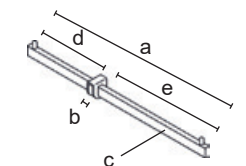

2462

Straight crossing arm for rectangular tube 30x10 mm.

C	2462	
	a = 416 b = 10 c = 20x10 d = 150 e = 250	
	0,28	
	5/pack	
	CR - VS	V
€	15,60	13,00