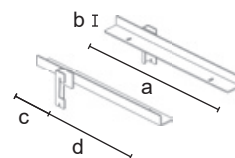

C	9383DX/SX	
	a = 300 b = 18 c = 70 d = 230	
	0,70	
	1dx-1sx/pack	
	CR - VS	V
€	11,00	10,50