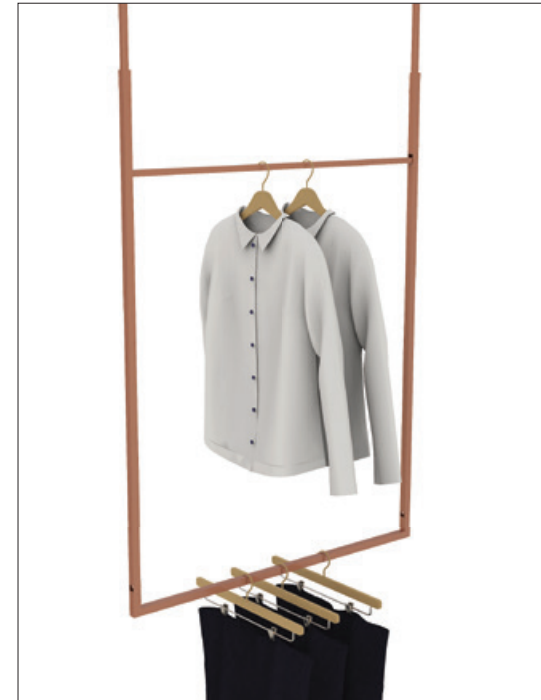

C	9671
	h = min 1300 max 1720 a = 942 b = 1300 c = 1070 d = 80 e = M6 - Ø9
	3,10
	1/kit
	CR - VS | V
€	109,00 | 99,00