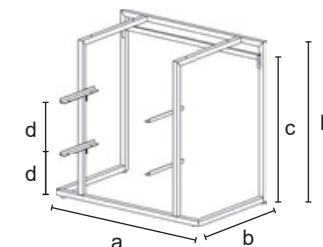

9381B KIT

Small table frame equipped with one hanging-bar and two pair of shelf brackets (art. 9353B and 9383DX/SX), wooden top add apart. Supplied unassembled complete of assembling screws.

C	9381B KIT	
	h = 900	
	a = 972	
	b = 600	
	c = 825	
	d = 300	
	= art. 2560 - 600x400	
	15,40	
	1/pack	
	CR - VS	V
€	224,20	191,70