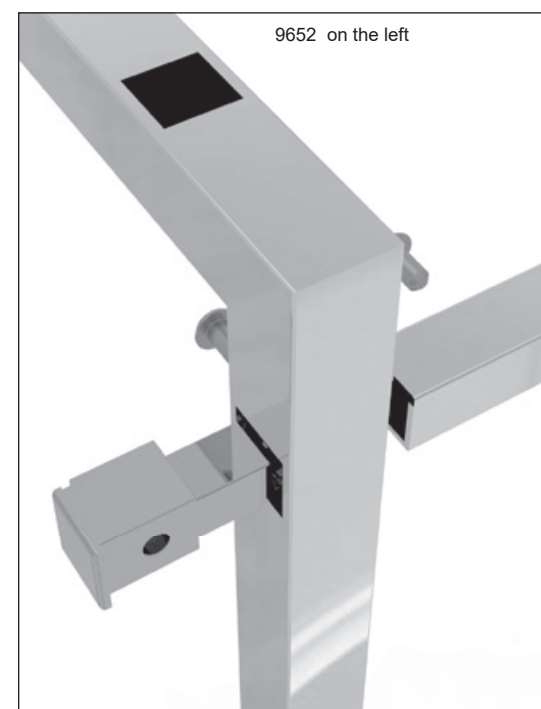

9652

External joint for hanging rails and shelves (screws included).

C	9652
	h = 16 a = 45
	0,02
	10/pack
	CR - VS
	2,55

2.4 Cuadro

2.4 Cuadro

9653A/B

Central hanging rail, tube 15x15x1,5 mm.

C	9653A		9653B	
	a = 605		a = 905	
	p = 600		p = 900	
	0,40		0,60	
	2/pack		2/pack	
	CR - VS	V	CR - VS	V
€	7,50	5,80	9,65	7,10