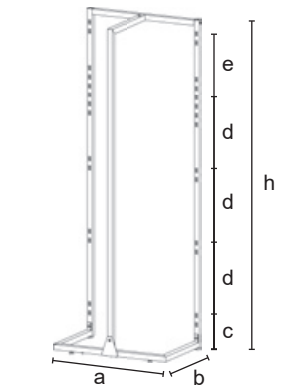

9370

Freestanding structure small version for shelves 600 mm, hanging rail and shelf brackets separately supplied (art. 9353A, 9373dx/sx). Realized in square tube 30x30 mm, supplied unassembled and complete of assembling screws.

C	9370	
	h = 1800	
	a = 672	
	b = 430	
	c = 190	
	d = 400	
	e = 350	
	= art. 2560 - 600x400	
	13,90	
	1/kit	
	CR - VS	V
€	219,00	199,00