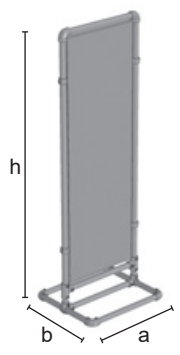

GIDKIT15	
mm	h = 1800 a = 560 b = 480
Kg	26,00
Pcs	50/2pallet
	ZN
€	124,00