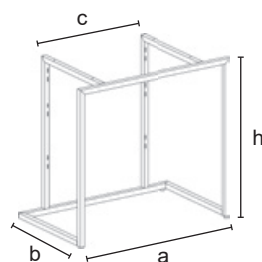

2.3 Triplo

9381

Small table frame, can be equipped with shelves and/or hanging-bar (art. 9383dx/sx, 9353A, 9353B), wooden top add apart. Realized in square tube 30x30 mm, supplied unassembled complete of assembling screws.

C	9381	
	h = 900	
	a = 972	
	b = 600	
	c = 672	
	12,30	
	1/pack	
	CR - VS	V
€	189,00	159,00

2.3 Triplo

9381A KIT

Small table frame equipped with two hanging-bar (art. 9353A and 9353B), wooden top add apart. Supplied unassembled complete of assembling screws.

C	9381A KIT	
	h = 900	
	a = 972	
	b = 600	
	c = 825	
	13,70	
	1/kit	
	CR - VS	V
€	214,00	180,40

9381B KIT

Small table frame equipped with one hanging-bar and two pair of shelf brackets (art. 9353B and 9383DX/SX), wooden top add apart. Supplied unassembled complete of assembling screws.

C	9381B KIT	
	h = 900	
	a = 972	
	b = 600	
	c = 825	
	d = 300	
	= art. 2560 - 600x400	
	15,40	
	1/pack	
	CR - VS	V
€	224,20	191,70