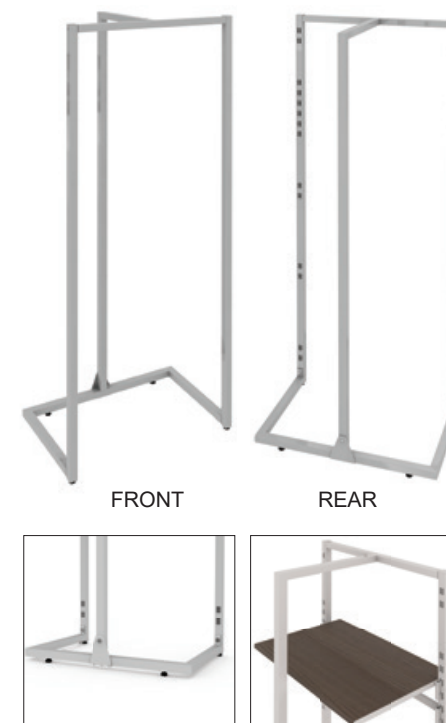

9343DX/SX

Pair of shelf brackets for wall structures (art. 9301, 9302, 9303).

C		9343DX/SX	
	a = 350 b = 18 c = 276 d = 74		
	0,75		
	1dx-1sx/pack		
	CR - VS	V	
€	11,00	10,50	

9353A/B/C/D

Hanging rail in rectangular tube 30x10mm.

2.3 Triplo

2.3 Triplo

9370

Freestanding structure small version for shelves 600 mm, hanging rail and shelf brackets separately supplied (art. 9353A, 9373dx/sx). Realized in square tube 30x30 mm, supplied unassembled and complete of assembling screws.