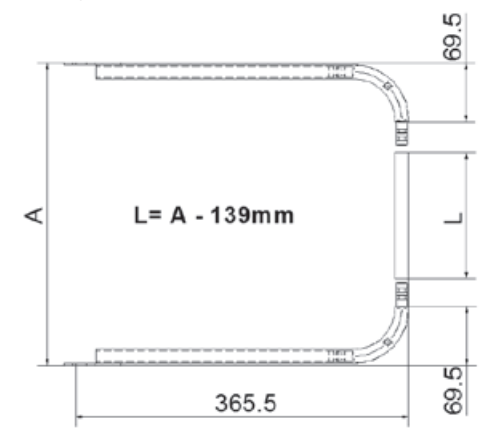

2.11 Dogato

2.11 Dogato

ST6061

Couple of arms for clothes-hanger bars with fixing system for "dogato".

	ST6061
	a = 300 b = 75 c = 15 d = 30 e = 50
	Kg 0,59
	Pcs 25/box
	CR
	€ 10,00

ST6067

ABS connector in chrome finishing to compose clothes-hanger bars.

	ST6067
	a = 90 b = 90 c = 30
	Kg 10,20
	Pcs 190/box
	CR
	€ 1,40

ST6065

ABS connector in chrome finishing to compose clothes-hanger bars.

	ST6065
	a = 42 b = 42 c = 30
	Kg 7,24
	Pcs 300/box
	CR
	€ 0,80

Indication for the tube cutting with the connector ST6067.

Indication for the tube cutting with the connector ST6065.

4000L

Oval tube lenght 3000 mm.

	4000L
	3000x30x15 mm spess 1,2
	Kg 22,00
	Pcs 10/pack
	CR
	€ 8,65