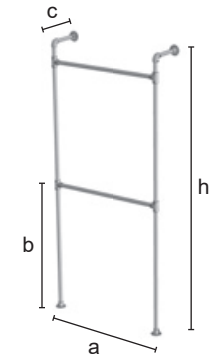

Idroshop

GIDKIT1

Clothes-hanger wall-structure realized with tubes and joints of Idroshop collection. The structure is supplied as a kit, with cutted tubes and all the assembling tooling.

M GIDKIT1	
mm	h = 2400 a = 1000 b = 1100 c = 300
Kg	13,80
Pcs	50/pallet
	ZN
€	82,00

GIDKIT1A

Extension kit for wall-structure GIDKIT1.

M GIDKIT1A	
mm	h = 2400 a = 1100 b = 300
Kg	8,00
Pcs	50/pallet
	ZN
€	49,00