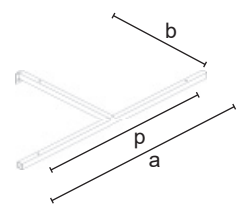

9655A

Shelf support with wall fastening, tube 15x15x1,5 mm.

C	9655A	
	a = 605	
	b = 305	
	p = 600	
	= art. 2506 - 600x350	
	0,58	
	2/pack	
	CR - VS	V
€	16,80	14,40