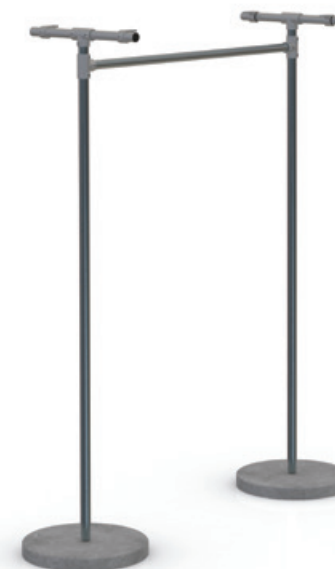

GIDKIT70

Hanging system with top shelf realized with Idroshop tube and joints Ø 28 mm. and a characteristic base in concrete. It is available the extension GIDKIT70A. Complete with shelves and hanging cross bars, it is available in two versions with their extension. Supplied in KD form, wooden shelves not included.

	GIDKIT70
	h = 2000 a = 1100 b = 400
mm	
	40,00
Kg	
	20/pallet
Pcs	
	ZN
€	106,00