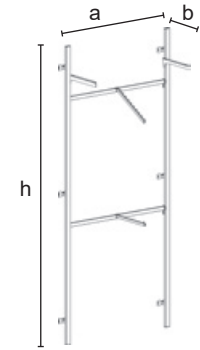

2624A/B/C KIT

Wall solution, equipped with 2 hanging rails, 1 straight arm and 1 sloping arm, 1 pair of shelf brackets (shelves not included).

Art. / Apr.:
n.2 - 2601 | n.6 - 2605+2606 | n.2 - 2653A/B/C | n.1 - 2460
n.1 - 2461 | n.1 - 2647DX/SX

C	2624A		2624B		2624C	
	h = 2400 a = 1082 b = 390		h = 2400 a = 982 b = 390		h = 2400 a = 682 b = 390	
	= art. 2501 1000x400		= art. 2500 900x400		= art. 2560 600x400	
	12,00		11,76		11,36	
	1/kit		1/kit		1/kit	
	CR - VS	V	CR - VS	V	CR - VS	V
€	212,00	186,00	209,60	184,20	207,10	181,60