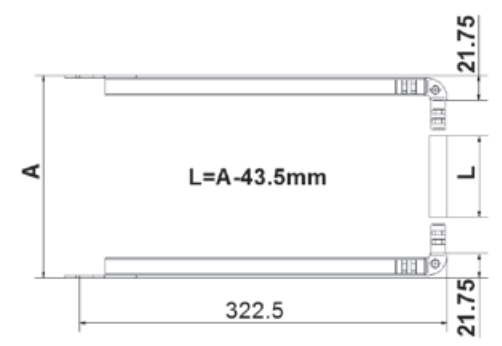

Indication for the tube cutting with the connector ST6065.