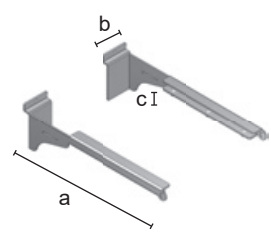

C	8099DX/SX	
	a = 310	
	b = 50	
	c = 10	
	0,82	
	1dx-1sx/pack	
	CR - VS - V	
€	10,05