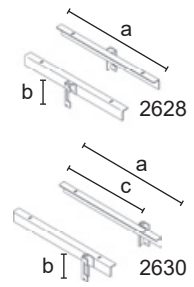

2.9 Suspance

2.9 Suspance

2628DX/SX - 2630DX/SX

Pair of shelf supports mm 350, central type and rearward type (new).

To be used only with: 2645DX/SX - 2653A/B/C

	2628DX/SX	2630DX/SX
 mm	a = 350 b = 70	a = 350 b = 70 c = 274
 Kg	0,75	0,75
 Pcs	1dx-1sx/pack	1dx-1sx/pack
	CR - VS - V	CR - VS - V
€	8,55	8,55