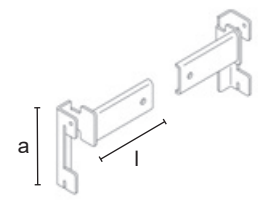

2645DX/SX

Pair of supports for rectangular hanging rail (art. 4000X - 30x10 mm).

	2645DX/SX
mm	l = 60 a = 70
Kg	0,32
Pcs	1dx-1sx/pack
	CR - VS | V
€	6,95 | 5,90