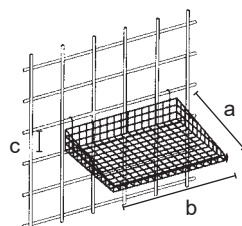

6072A/B

Grill basket.

C 6072A		6072B	
mm	a = 300 b = 400 c = 160	a = 400 b = 600 c = 160	
Kg	1,05	1,57	
Pcs	1/pack	1/pack	
CR - VS	V	CR - VS	V
€	25,05 | 20,35	35,85 | 31,25