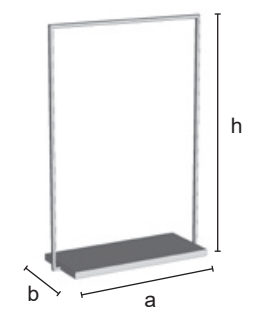

2.4 Cuadro

2.4 Cuadro

CUA100

Clothes-stand in square tube, chromed or laquered finishing. It is supplied unassembled.

M	CUA100	
	h = 1450	
	a = 1000	
	b = 380	
	6,40	
	1/pack	
	CR - VS	V
€	91,00	81,00

CUA110

Clothes-stand in square tube, chromed or laquered finishing. The wooden base is available in the colours: white, black, oldking. It is delivered unassembled.

M	CUA110	
	h = 1450	
	a = 1000	
	b = 400	
	15,20	
	1/pack	
	CR - VS	V
€	192,00	182,00