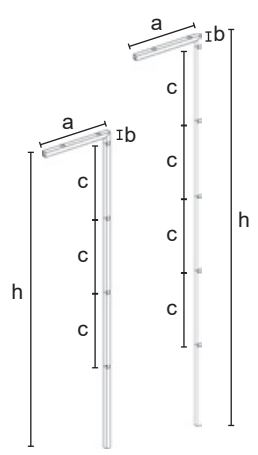

9601/9601A

"L" shape wall upright/floor provided with holes for hanging bar and shelves supports. Tube 20x20x1,2 mm.

finned insert included

C	9601	9601A	
	h = 1440 a = 310 b = 42 c = 340	h = 1780 a = 310 b = 42 c = 340	
	1,20	1,45	
	2/pack	2/pack	
	CR - VS V	CR - VS V	
€	29,00 26,50	32,50 27,60