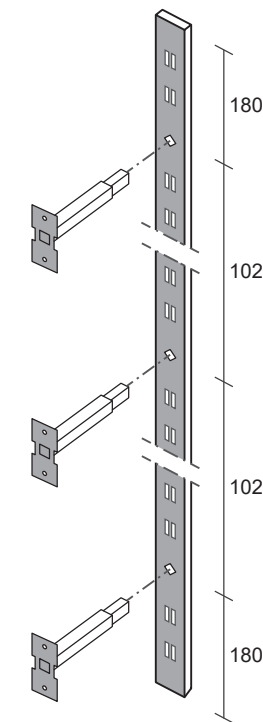

2601

Back-slotted upright, slots 20x5 pitch 170 mm, tube 40x20x2 mm, prepared for 3 wall fastenings.

C	2601	
	h = 2400	
	a = 40	
	b = 20	
	p = 170	
	4,10	
	2/pack	
	CR - VS	V
€	47,10	39,00