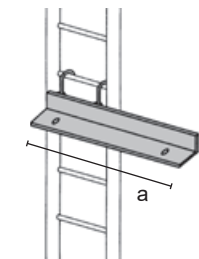

7033DX + 7016SX
removable