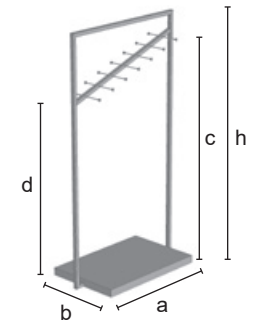

M	CUA310	
mm	h = 1450	
	a = 700	
	b = 400	
	c = 1330	
	d = 1130	
Kg	12,80	
Pcs	1/pack	
Color	CR - VS	V
€	195,00	185,00