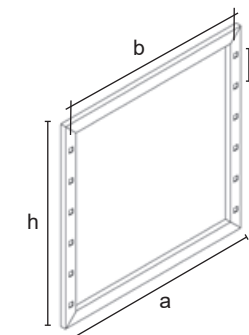

2.14 Scacco Matto

2.14 Scacco Matto

8392

Wall frame in tube 40x20 mm, direct wall fastening.

C	8392	
	h = 655	
	a = 655	
	b = 615	
	p = 100	
	4,16	
	1/pack	
	CR - VS	V
€	53,50	48,00

8398

Wall frame equipped with wooden panel and 4 wall fastening.

Glossy black

Glossy white

C	8398	
	h = 655	
	a = 655	
	b = 615	
	p = 100	
	10,45	
	1/kit	
	BIANCO/NERO LUCIDO GLOSSY WHITE/BLACK BLANC/NOIR BRILLANT БЕЛЫЙ/ЧЕРНЫЙ ГЛЯНЦ	
	CR - VS	V
€	117,00	109,00