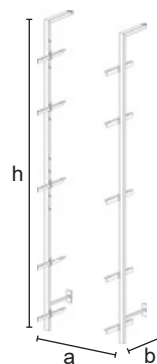

9462 KIT

Wall solution with uprights H 2400 mm, equipped with 5 pairs of brackets (shelves not included).

Art. / Apr.:
n.1 - 9412DX/SX | n.2 - 9404+2606 | n.5 - 9443DX/SX

C		9462	
	h = 2400 a = 982/682 b = 460		
		= art. 2500 - 900x400 = art. 2560 - 600x400	
	13,75		
	1/kit		
	CR - VS	V	
€	179,15	169,20	