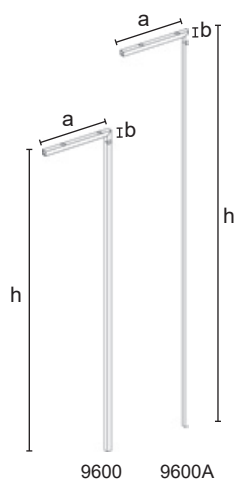

2.4 Cuadro

9600/9600A

"L" shape wall upright/floor provided with hole for hanging bar. Tube 20x20x1,2 mm.

finned insert included

C	9600	9600A	
	h = 1440 a = 310 b = 42	h = 1780 a = 310 b = 42	
	1,20	1,43	
	2/pack	2/pack	
	CR - VS V	CR - VS V	
€	25,50 22,60	28,00 23,00