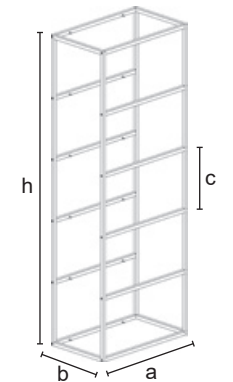

9686A/B/C

Modular self-stand display, complete of metalware for 6 wooden or glass shelves (excluded). Tube 20x20x1,2 mm.

C	9686A	9686B	9686C
	h = 1770 a = 442 b = 392 c = 330	h = 1770 a = 642 b = 392 c = 330	h = 1770 a = 942 b = 392 c = 330
	= art. 2509 400x350x12	= art. 2506 600x350x12	= art. 2507 900x350x12
	9,93	11,63	14,27
	1/kit	1/kit	1/kit
	CR - VS V	CR - VS V	CR - VS V
€	243,95 231,00	254,40 242,00	283,80 273,00