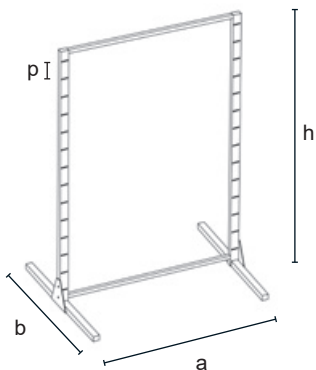

2.10 Laser

2.10 Laser

8584

Structure for gondola, tube 50x30 mm.

Compatible accessories: 8540A, 8543DX/SX, 8599 DX/SX, 8545DX/SX, 8546A

C	8584	
	h = 1450	
	a = 1050	
	b = 730	
	p = 100	
	12,10	
	1/pack	
	CR - VS	V
€	157,30	122,00