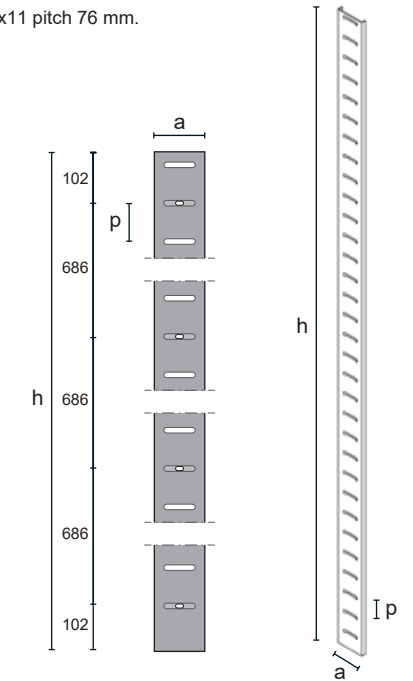

8156

Slotted pillar 100x15 mm, holes 62x11 pitch 76 mm.

C	8156	
	h = 2400	
	a = 100	
	p = 76	
Kg	4,50	
Pcs	2/pack	
	CR - VS	V
€	29,95	25,00