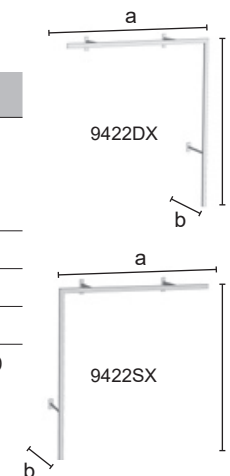

Tube 40x20x2 mm.
(not use on plasterboard walls)

	9422DX		9422SX	
C				
mm	h = 1650 a = 1400 b = 300		h = 1650 a = 1400 b = 300	
Kg	6,58		6,58	
Pcs	1/pack		1/pack	
	CR - VS	V	CR - VS	V
€	91,60	80,00	91,60	80,00