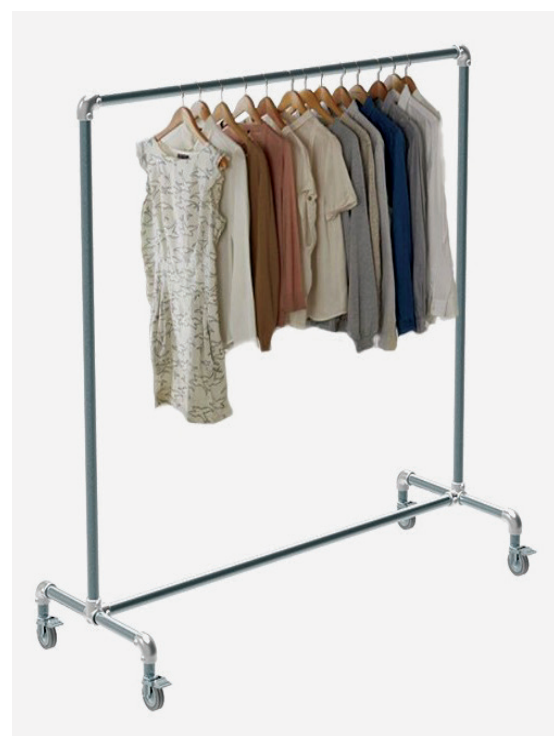

M	GIDKIT3
mm	h = 1300 a = 700 b = 450
Kg	7,00
Pcs	50/pallet
ZN	ZN
€	65,00