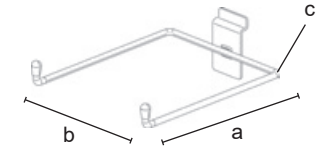

8023
Shoe-holder.