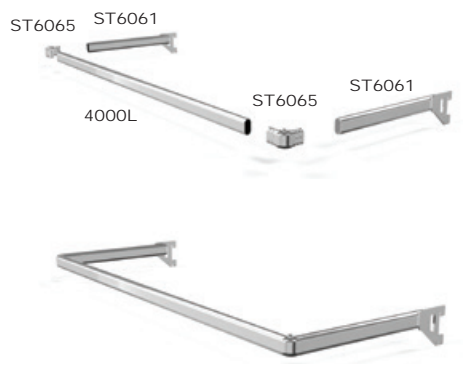

Indication for the tube cutting with the connector ST6065.