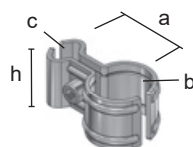

6029

Joint for tube and grill rack.

C 6029	
mm	h = 25 a = 34 b = Ø 25 c = Ø 6
Kg	2,98/pack
Pcs	50/pack
	CR - VS | V
€	1,60 | 1,50