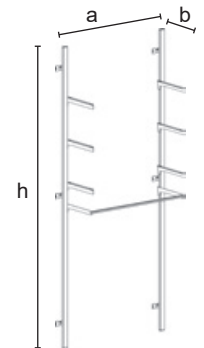

2621A/B/C KIT

Wall solution, equipped with 1 hanging rail and 3 pair of shelf brackets (shelves not included).

Art. / Apr.:
n.2 - 2601 | n.6 - 2605+2606 | n.1 - 2640A/B/C
n.3 - 2647DX/SX

C		2621A		2621B		2621C	
mm	h = 2400	h = 2400	h = 2400	h = 2400	h = 2400	h = 2400	h = 2400
	a = 1082	a = 982	a = 982	a = 682	a = 682	a = 682	a = 682
	b = 390	b = 390	b = 390	b = 390	b = 390	b = 390	b = 390
		= art. 2501 1000x400		= art. 2500 900x400		= art. 2560 600x400	
Kg	12,15	12,10		11,90			
Pcs	1/kit	1/kit		1/kit		1/kit	
	CR - VS	V		CR - VS	V	CR - VS	V
€	195,50	176,60	194,30	175,60	193,15	174,60	