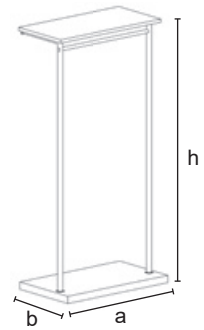

KIT 01

One-span wall base solution with hanging rail bar, H 1460 mm, minimum width 700 mm, complete of wooden elements.

Art.
n.2 – 9600 | n.2 – 9612 | n.1 – 9653A | n.2 – 9652 | n.1 – 9625A/D | n.1 – 2510A/D

	KIT 01A		KIT 01D	
mm	h = 1460	a = 700	h = 1460	a = 700
	a = 700	b = 400	b = 400	
Kg	14,90		14,25	
Pcs	1/kit		1/kit	
	BIANCONERO LUCIDO GLOSSY WHITE/BLACK BLANC/NOIR BRILLANT БЕЛЫЙ/ЧЕРНЫЙ ГЛЯНЕЦ		OLDKING OLDKING OLDKING OLDKING	
	CR - VS	V	CR - VS	V
€	151,25	143,75	154,40	146,90