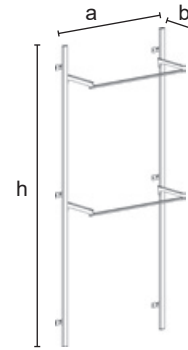

2.9 Suspance

2.9 Suspance

2622A/B/C KIT

Wall solution, equipped with 2 pair of shelf brackets with under hanging rail (shelves not included).