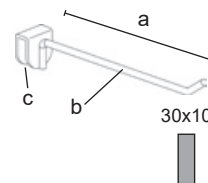

2.9 Suspance

2.9 Suspance

2653A/B/C 2654A/B/C

Central rail for exhibit arms (art. 2460, 2461, 2642). Tube 30x10 mm.

C	2653A	2653B	2653C			
	a = 1000	a = 900	a = 600			
	0,85	0,77	0,55			
	2/pack	2/pack	2/pack			
	CR - VS	V	CR - VS	V	CR - VS	V
€	14,35	10,80	13,15	9,90	11,90	8,60

C	2654A	2654B	2654C			
	a = 1027	a = 927	a = 627			
	0,86	0,78	0,56			
	2/pack	2/pack	2/pack			
	CR - VS	V	CR - VS	V	CR - VS	V
€	14,35	10,80	13,15	9,90	11,90	8,60

2654A/B/C To use only with : 2650A/B/C

2458A/B/C/D

Blister hook for rectangular tube 30x10 mm.

C	2458A	2458B	2458C	2458D
	a = 100 b = Ø 6 c = 30x10	a = 150 b = Ø 6 c = 30x10	a = 200 b = Ø 6 c = 30x10	a = 300 b = Ø 6 c = 30x10
	0,07	0,09	0,10	0,13
	5/pack	5/pack	5/pack	5/pack
	CR - VS - V	CR - VS - V	CR - VS - V	CR - VS - V
€	3,20	3,55	3,75	3,95

2460

Straight arm for rectangular tube 30x10 mm.

C	2460	
	a = 345 b = 30 c = 20x10	
	0,26	
	2/pack	
	CR - VS	V
€	7,40	6,10