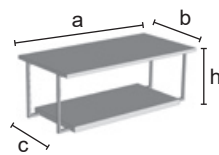

CUA401		CUA401L	
mm	h = 430	a = 1200	h = 450	a = 1200
	b = 400	c = 400	b = 600	c = 500
Kg	9,00		30,50	
Pcs	40/pallet		20/pallet	
	CR - VS	V	CR - VS	V
€	108,00	84,00	275,00	250,00