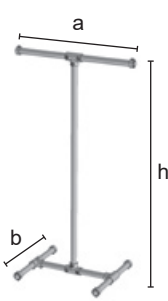

M	GIDKIT3
mm	h = 1300 a = 700 b = 450
Kg	7,00
Pcs	50/pallet
ZN	ZN
€	65,00