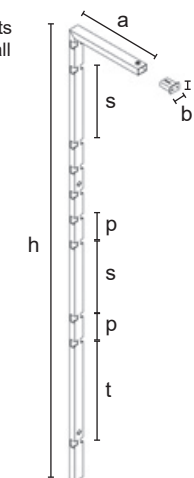

9415

"L" wall upright for continuity, h 1820 mm, with double slots reduced to the minimum, prepared to add up to 2 wall fastenings art.9404.

Tube 40x25x2 mm.

C 9415	
	h = 1820 a = 300 p = 100 b = 42 s = 300 c = 27 t = 400
	3,63
	2/pack
	CR - VS | V
€	56,40 | 52,20