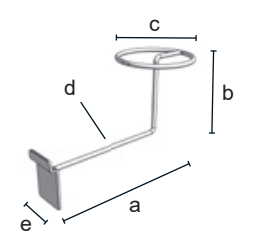

2.11 Dogato

2.11 Dogato

8012

Hat-holder.

C	8012
	a = 200 b = 125 c = Ø 120 d = Ø 6 e = 50
	0,26
	2/pack
	CR - VS - V
€	5,35

8061A

Ball-holder.

C	8061A
	a = Ø 150 b = Ø 6
	0,17
	5/pack
	CR - VS - V
€	5,55

8021

Holder for skates and rackets, or plates and napkins.

C	8021
	a = 250 b = 206 c = 70 d = Ø 8 h = 66
	0,67
	2/pack
	CR - VS - V
€	10,05