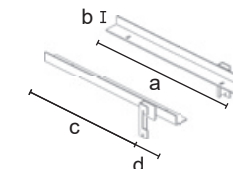

2.3 Triplo

2.3 Triplo

9303

Wall structure for shelves 1000 mm: slotted uprights pitch 50 mm with upper crossbar, complete of n.3 wall fixing and cover for wall-plates. Realized in square tube 30x30 mm, supplied unassembled complete of assembling screws. Hanging rails and shelf brackets separately supplied (art. 9353C, 9343dx/sx).

C		9303	
	h = 2400 a = 1072 b = 300	= art. 2501 - 1000x400	
	8,89		
	1/kit		
	CR - VS	V	
€	175,00	152,00	

9305

Fixing plate complete of cover for wall structures. On demand as extra pieces.

C		9305	
	a = 300 b = 30x10 c = 55		
	0,38		
	1/pack		
	CR - VS	V	
€	17,60	17,00	

9343DX/SX

Pair of shelf brackets for wall structures (art. 9301, 9302, 9303).

C		9343DX/SX	
	a = 350 b = 18 c = 276 d = 74		
	0,75		
	1dx-1sx/pack		
	CR - VS	V	
€	11,00	10,50	

9353A/B/C/D

Hanging rail in rectangular tube 30x10mm.

C		9353A	9353B	9353C	9353D
	a = 611 b = 30x10	a = 911 b = 30x10	a = 1011 b = 30x10	a = 1211 b = 30x10	a = 1211 b = 30x10
	0,55	0,77	0,85	0,98	0,98
	2/pack	2/pack	2/pack	2/pack	2/pack
	CR - VS	CR - VS	CR - VS	CR - VS	CR - VS
€	11,80	13,20	14,40	16,20	14,00