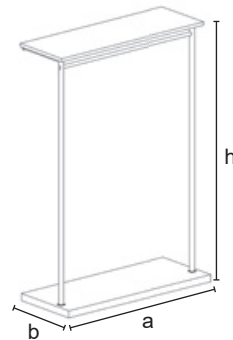

KIT 02

One-span wall base solution with hanging rail bar, H 1460 mm, width 1000 mm, complete of wooden elements.

Art. / Apr.:
n.2 – 9600 | n.2 – 9612 | n.1 – 9653B | n.2 – 9652 | n.1 – 9626A/D | n.1 – 2512A/D

	KIT 02A		KIT 02D	
mm	h = 1460	a = 700	h = 1460	a = 700
	a = 700	b = 400	b = 400	
Kg	20,10		19,15	
Pcs	1/kit		1/kit	
	BIANCONERO LUCIDO GLOSSY WHITE/BLACK BLANC/NOIR BRILLANT БЕЛЫЙ/ЧЕРНЫЙ ГЛЯНЕЦ		OLDKING OLDKING OLDKING OLDKING	
	CR - VS	V	CR - VS	V
€	176,95	168,60	177,60	169,25