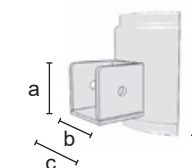

1025

Terminal support for panel - up/under.

C 1025	
	h = 50 a = 20 b = 19 c = 23
	0,08
	10/pack
	CR
€	5,25