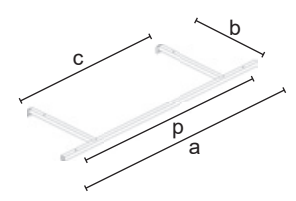

9655B

Shelf support with a pair of wall fastening, tube 15x15x1,5 mm.

C	9655B	
	a = 905	
	b = 305	
	c = 600	
	p = 900	
	= art. 2507 - 900x350	
	0,97	
	2/pack	
	CR - VS	V
€	27,05	21,20