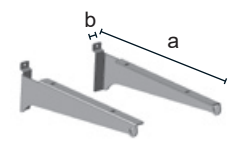

8100DX/SX

Pair of shelf bracket connection 50 mm. thick 2,5.

C	8100DX/SX	
	a = 315	
	b = 50	
	0,78	
	1dx-1sx/pack	
	CR - VS - V	
€	8,15	

8048DX/SX

Pair of shelf bracket connection 25 mm. thick. 2,5.

C	8048DX/SX	
	a = 315	
	b = 25	
	0,56	
	1dx-1sx/pack	
	CR - VS - V	
€	7,70	