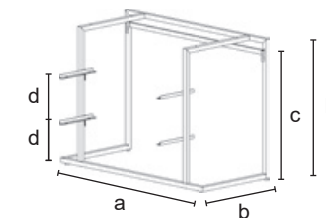

9380B KIT

Big table frame equipped with one hanging-bar and two pairs of shelf brackets (art. 9353D and 9383DX/SX), wooden top separately supplied. Delivered unassembled complete of assembling screws.

C	9380B KIT	
	h = 900	
	a = 1272	
	b = 600	
	c = 825	
	d = 300	
	= art. 2500 - 900x400	
	15,60	
	1/pack	
	CR - VS	V
€	237,20	204,00