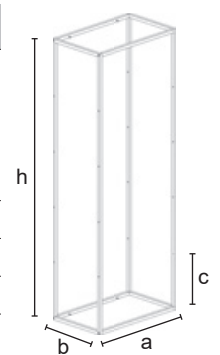

9686A/B/C

Modular self-stand display, complete of metalware for 6 wooden or glass shelves (excluded). Tube 20x20x1,2 mm.

C	9686A	9686B	9686C
	h = 1770 a = 442 b = 392 c = 330	h = 1770 a = 642 b = 392 c = 330	h = 1770 a = 942 b = 392 c = 330
	= art. 2509 400x350x12	= art. 2506 600x350x12	= art. 2507 900x350x12
	9,93	11,63	14,27
	1/kit	1/kit	1/kit
	CR - VS V	CR - VS V	CR - VS V
€	243,95 231,00	254,40 242,00	283,80 273,00

2.4 Cuadro

2.4 Cuadro

9687B/C

Modular self-stand display, complete of metalware for 3 wooden or glass shelves (excluded, hanging rail 9690B/C add apart). Tube 20x20x1,2 mm.

C	9687B	9687C
mm	h = 1770 a = 642 b = 392 c = 330	h = 1770 a = 942 b = 392 c = 330
	= art. 2506 600x350x12	= art. 2507 900x350x12
Kg	8,97	10,29
Pcs	1/kit	1/kit
	CR - VS V	CR - VS V
€	185,10 176,00	202,25 192,00

9688B/C

Modular self-stand display, complete of metalware for 2 wooden or glass shelves (excluded, hanging rail 9690B/C or 9690D add apart). Tube 20x20x1,2 mm.

C	9688B	9688C
mm	h = 1770 a = 642 b = 392 c = 330	h = 1770 a = 942 b = 392 c = 330
	= art. 2506 600x350x12	= art. 2507 900x350x12
Kg	8,08	8,96
Pcs	1/kit	1/kit
	CR - VS V	CR - VS V
€	162,00 154,00	175,00 166,00