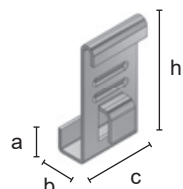

6024

Support étagères en bois ou cristal.

C 6024		
	h = 77 a = 38 b = 25	
	1,72/pack	
	25/pack	
	CR - VS	V
€	1,70	1,60

6025

Wire grill rack support.

C 6025		
	h = 75 a = 14 b = 18 c = 38	
	1,63/pack	
	25/pack	
	CR - VS	V
€	1,70	1,60