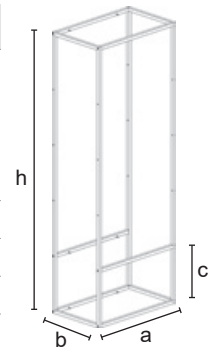

9686A/B/C

Modular self-stand display, complete of metalware for 6 wooden or glass shelves (excluded). Tube 20x20x1,2 mm.

C	9686A	9686B	9686C
	h = 1770 a = 442 b = 392 c = 330	h = 1770 a = 642 b = 392 c = 330	h = 1770 a = 942 b = 392 c = 330
	= art. 2509 400x350x12	= art. 2506 600x350x12	= art. 2507 900x350x12
	9,93	11,63	14,27
	1/kit	1/kit	1/kit
	CR - VS V	CR - VS V	CR - VS V
€	243,95 231,00	254,40 242,00	283,80 273,00

2.4 Cuadro

2.4 Cuadro

9687B/C

Modular self-stand display, complete of metalware for 3 wooden or glass shelves (excluded, hanging rail 9690B/C add apart). Tube 20x20x1,2 mm.

C	9687B	9687C
mm	h = 1770 a = 642 b = 392 c = 330	h = 1770 a = 942 b = 392 c = 330
	= art. 2506 600x350x12	= art. 2507 900x350x12
Kg	8,97	10,29
Pcs	1/kit	1/kit
	CR - VS V	CR - VS V
€	185,10 176,00	202,25 192,00

9688B/C

Modular self-stand display, complete of metalware for 2 wooden or glass shelves (excluded, hanging rail 9690B/C or 9690D add apart). Tube 20x20x1,2 mm.

C	9688B	9688C
mm	h = 1770 a = 642 b = 392 c = 330	h = 1770 a = 942 b = 392 c = 330
	= art. 2506 600x350x12	= art. 2507 900x350x12
Kg	8,08	8,96
Pcs	1/kit	1/kit
	CR - VS V	CR - VS V
€	162,00 154,00	175,00 166,00