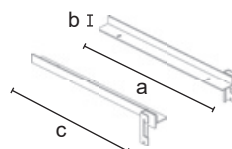

C 9373DX/SX	
	a = 350 b = 18 c = 330
	0,75
	1dx-1sx/pack
	CR - VS | V
€	11,00 | 10,50