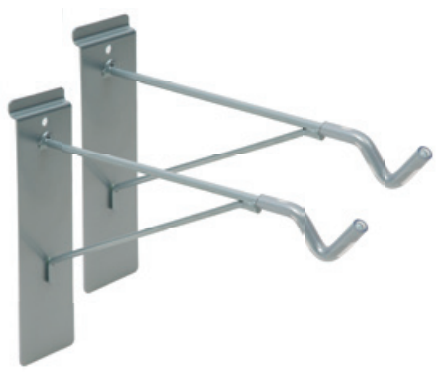

8099DX/SX

Pair of glass shelf support with stopper.

C	8099DX/SX	
	a = 310	
	b = 50	
	c = 10	
	0,82	
	1dx-1sx/pack	
	CR - VS - V	
€	10,05	

2.11 Dogato

2.11 Dogato

VELO03

Bike holders for horizontal use, for Dogato system. Zinc or laquered finishing. It is supplied in pairs (2pcs/pack).