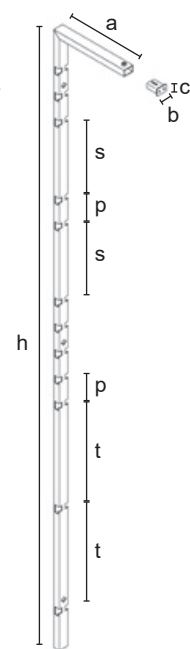

9413

"L" wall upright for continuity, h 2400 mm, with double slots reduced to the minimum, prepared to add up to 2 wall fastenings art.9404.

Tube 40x25x2 mm.

C 9413	
	h = 2400 a = 300 p = 100 b = 42 s = 300 c = 27 t = 400
	4,60
	2/pack
	CR - VS | V
€	64,65 | 58,75