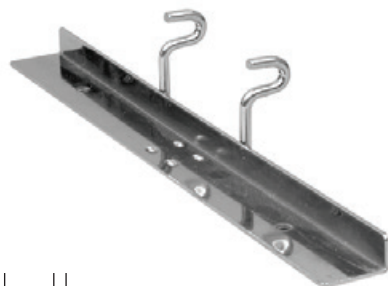

7014

Straight support bracket for central shelf (external hook).

	7014	
	a = 300	
mm		
	0,22	
	5/pack	
	CR - VS	V
€	4,25	4,05

7014 + 7014
fixed
7014 + 7031
removable