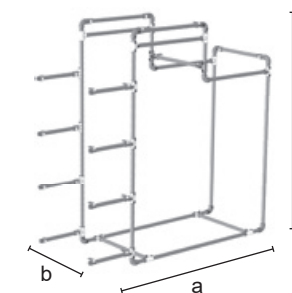

GIDKIT61B
	h = 1500 a = 1600 b = 600
	59,00
	15/pallet
	ZN
€	255,00