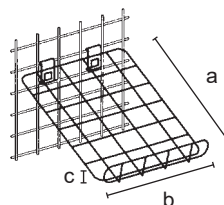

6073

Wire rack support for shirts.

C 6073	
 mm	a = 380 b = 250 c = 54
 Kg	0,81
 Pcs	2/pack
 CR - VS	V
€	13,40 11,00

Ring

4000FF/1001A/1002

Pillar Ø 50 mm. thick. 1,5

C	4000FF	1001A	1002
	h = 3000	h = 2400	h = 1500
mm			
	5,50	4,45	2,75
Kg			
	2/pack	2/pack	2/pack
Pcs			
	CR	CR	CR
€	28,35	25,50	14,10