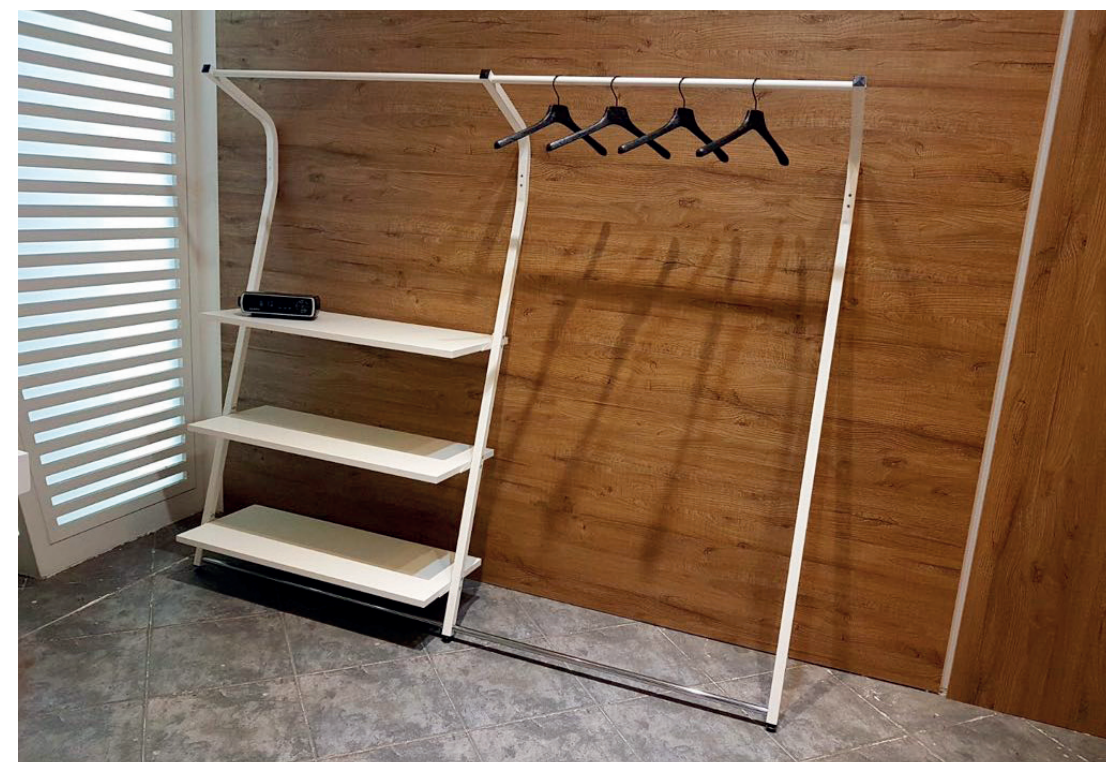

NVRKIT1

Kit of screws for wall fixing including 4 Fischer + 4 studs

	NVRKIT1	
	a = M6	
	b = 80	
	0,13	
	1/kit	
	ZN	
€	16,00