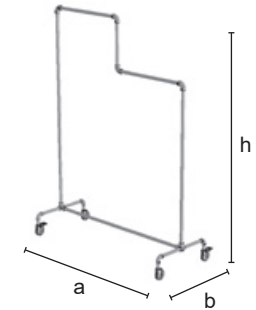

GIDKIT55

Garment rail realized with Idroshop tube and joints Ø 28 mm. Available in fixed height, 2 levels. Supplied in KD form.

	GIDKIT55
	h = min 1600 max 2000 a = 1200 b = 450
	11,00
	50/pallet
	ZN
	85,00