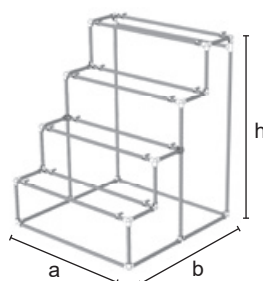

GIDKIT58

Viene fornita la struttura in metallo completamente smontata, senza ripiani in legno. Merchandiser realized with Idroshop tube and joints Ø 28 mm. Structure with 4 shelves and 1 hanging rail. Delivered in KD form, wooden shelves not included.

	GIDKIT58
	h = 1200 a = 1200 b = 1200
	33,50
	30/pallet
	ZN
	€ 245,00