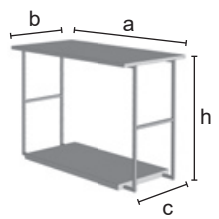

CUA400		CUA400L	
mm	h = 880	a = 1200	h = 900	a = 1200
	b = 400	c = 400	b = 600	c = 500
Kg	12,50		33,50	
Pcs	30/pallet		15/pallet	
	CR - VS	V	CR - VS	V
€	127,00	87,00	293,00	252,00

CUA401/CUA401L