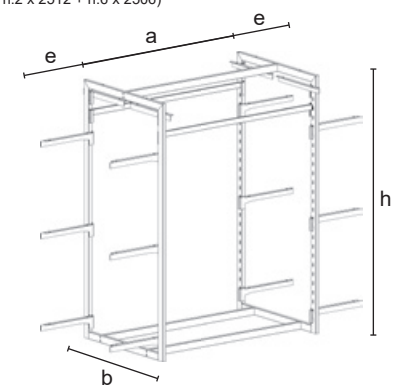

2685 KIT

New gondola structure equipped with 2 hanging rails, 2 rearward shelf brackets and 6 projecting shelf brackets (wooden shelves not included).

Art. / Apr.:
n.1 - 2684 | n.2 - 2653A | n.2 - 2630DX/SX | n.6 - 2647DX/SX
(Shelves : n.2 x 2501 + n.6 x 2560 o/or/ou/или n.2 x 2512 + n.6 x 2506)

	2685 KIT	
mm	h = 1400 a = 1040 b = 685 e = 320	
Kg	31,10	
Pcs	1/kit	
	CR - VS V	
€	299,20	267,10