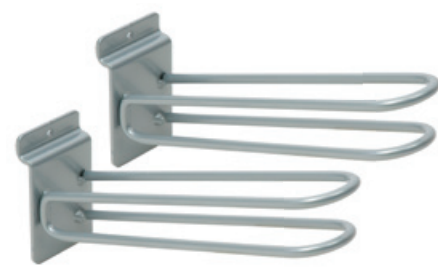

M	VELO03
mm	a = 370 b = 260 c = 65
Kg	0,54
Pcs	24/box
ZN - V	
€	19,00 (2 pcs)

VELO05

Vertical bike-holder for Dogato system. Zinc or laquered finishing.

M	VELO05
mm	a = 260 b = 170 c = 65
Kg	0,45
Pcs	12/box
ZN - V	
€	9,00

VELO10

Bike-holder for snowboard or skateboard. Chrome, zinc or laquered finishing. It is supplied in pairs (2pcs/pack).

M	VELO10
mm	a = 140 b = 210 c = 50
Kg	0,55 (2 pcs)
Pcs	12/box
CR - ZN - VS - V	
€	18,00 (2 pcs)