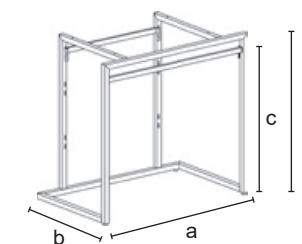

C	9380B KIT	
	h = 900	
	a = 1272	
	b = 600	
	c = 825	
	d = 300	
	= art. 2500 - 900x400	
	15,60	
	1/pack	
	CR - VS	V
€	237,20	204,00

2.3 Triplo

9381

Small table frame, can be equipped with shelves and/or hanging-bar (art. 9383dx/sx, 9353A, 9353B), wooden top add apart. Realized in square tube 30x30 mm, supplied unassembled complete of assembling screws.

C	9381	
	h = 900	
	a = 972	
	b = 600	
	c = 672	
	12,30	
	1/pack	
	CR - VS	V
€	189,00	159,00

2.3 Triplo

9381A KIT

Small table frame equipped with two hanging-bar (art. 9353A and 9353B), wooden top add apart. Supplied unassembled complete of assembling screws.

C	9381A KIT	
	h = 900	
	a = 972	
	b = 600	
	c = 825	
	13,70	
	1/kit	
	CR - VS	V
€	214,00	180,40

9381B KIT

Small table frame equipped with one hanging-bar and two pair of shelf brackets (art. 9353B and 9383DX/SX), wooden top add apart. Supplied unassembled complete of assembling screws.