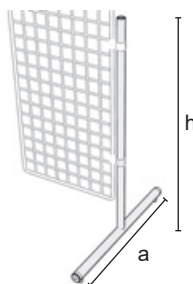

6034

"T" shaped base h 810 mm for grill rack.

C 6034	
mm	h = 835 - Ø 25 a = 600 - Ø 32
Kg	1,30
Pcs	2/pack
	CR - VS | V
€	16,05 | 15,00