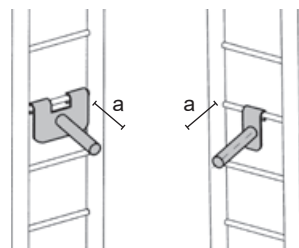

7021+7022

Pair of supports for hanging rail in round tube Ø 25 mm (art.4000).

C	7021+7022	
	a = 100	
mm		
	0,18	
Kg		
	2/pack	
Pcs		
	CR - VS	V
€	11,55	9,75