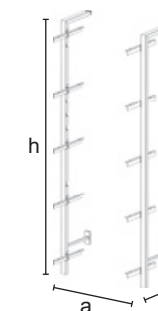

9463 KIT

Wall solution with uprights H 1820 mm, equipped with 5 pairs of brackets (shelves not included).

Art. / Apr.:
n.1 - 9414DX/SX | n.2 - 9404+2606 | n.5 - 9443DX/SX

C		9463	
	h = 1820 a = 982/682 b = 460		
		= art. 2500 - 900x400 = art. 2560 - 600x400	
	11,59		
	1/kit		
	CR - VS	V	
€	166,45	158,85