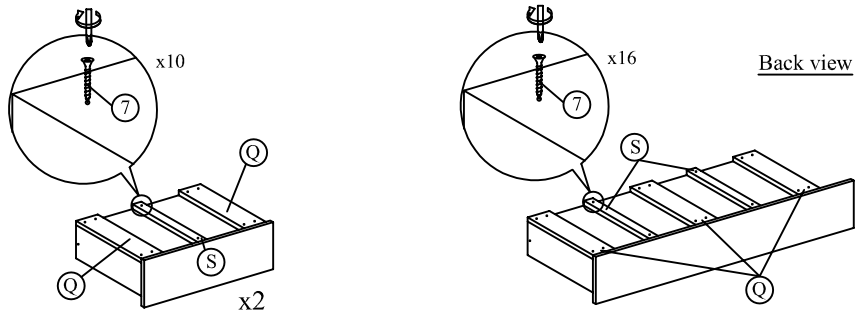

Assembly Instruction

CF 9370
(5'6" QUEEN)

Step 1

Step 2

Step 3

HARDWARE

Step 4

Step 5

BACK VIEW

Attention: Zip the black non-woven fabric after take out the parts !!

A	Headboard	1pc
B	Footboard	1pc
C	Side Rail	2pcs
D	Side Wing	2pcs
E	Footboard Side Legs 80 x 35 x 50(H)	2pcs
F	Center Rail 1910mm	1pc
G	14 Slat 1597mm	1pc
H	Support Legs 265mm	3pcs
I	Side Rail Support Legs 266 x 60 x 15mm	4pcs
J	Footboard Front Panel	1pc
K	Side Rail Front Panel	2pcs
(L)	Left Side Panel	3pcs
(R)	Right Side Panel	3pcs
M	Footboard Back Panel	1pc
N	Side Rail Back Panel	2pcs
O	Footboard Bottom Panel	1pc
P	Side Rail Bottom Panel	2pcs
Q	Bottom Panel Big Support Wood	7pcs
S	Bottom Panel Small Support Wood	4pcs
HARDWARE		
1	JCBC M6 x 60	3pcs
2	JCBC M6 x 50	12pcs
3	Allen Key 100mm	1pc
4	Allen Key 70mm	1pc
5	CSK Screw 16mm	56pcs
6	CSK Screw 28mm	8pcs
7	CSK Screw 32mm	64pcs
8	CSK Screw 50mm	24pcs
9	JCBB M8 x 20	4pcs
10	Small Adjuster	3pcs
11	Wood Dowel 20mm	8pcs
12	Metal Stepper	6pcs
13	Roller	14pcs
14	Spring Washers	10pcs
15	Flat Washers	10pcs