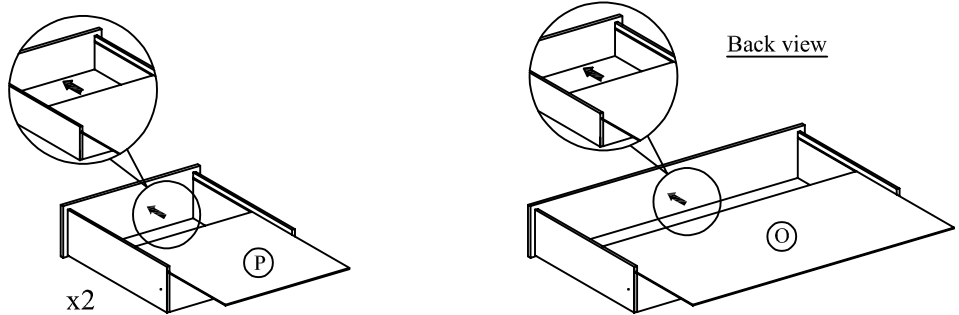

Assembly Instruction

CF 9370
(5'6" QUEEN)

Step 1

Step 2

Step 3

HARDWARE

Step 4

Step 5

BACK VIEW

Attention: Zip the black non-woven fabric after take out the parts !!

A	Headboard	1pc
B	Footboard	1pc
C	Side Rail	2pcs
D	Side Wing	2pcs
E	Footboard Side Legs 80 x 35 x 50(H)	2pcs
F	Center Rail 1910mm	1pc
G	14 Slat 1597mm	1pc
H	Support Legs 265mm	3pcs
I	Side Rail Support Legs 266 x 60 x 15mm	4pcs
J	Footboard Front Panel	1pc
K	Side Rail Front Panel	2pcs
(L)	Left Side Panel	3pcs
(R)	Right Side Panel	3pcs
M	Footboard Back Panel	1pc
N	Side Rail Back Panel	2pcs
O	Footboard Bottom Panel	1pc
P	Side Rail Bottom Panel	2pcs
Q	Bottom Panel Big Support Wood	7pcs
S	Bottom Panel Small Support Wood	4pcs
HARDWARE		
1	JCBC M6 x 60	3pcs
2	JCBC M6 x 50	12pcs
3	Allen Key 100mm	1pc
4	Allen Key 70mm	1pc
5	CSK Screw 16mm	56pcs
6	CSK Screw 28mm	8pcs
7	CSK Screw 32mm	64pcs
8	CSK Screw 50mm	24pcs
9	JCBB M8 x 20	4pcs
10	Small Adjuster	3pcs
11	Wood Dowel 20mm	8pcs
12	Metal Stepper	6pcs
13	Roller	14pcs
14	Spring Washers	10pcs
15	Flat Washers	10pcs