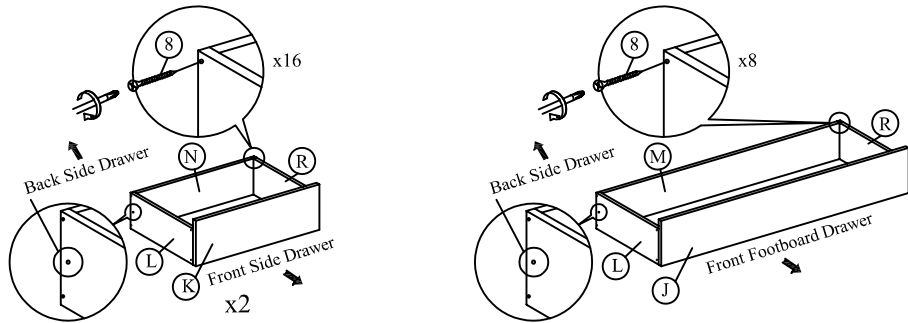

Assembly Instruction

CF 9370
(5'6" QUEEN)

Step 1

Step 2

Step 3

HARDWARE

Step 4

Step 5

BACK VIEW

Attention: Zip the black non-woven fabric after take out the parts !!

A	Headboard	1pc
B	Footboard	1pc
C	Side Rail	2pcs
D	Side Wing	2pcs
E	Footboard Side Legs 80 x 35 x 50(H)	2pcs
F	Center Rail 1910mm	1pc
G	14 Slat 1597mm	1pc
H	Support Legs 265mm	3pcs
I	Side Rail Support Legs 266 x 60 x 15mm	4pcs
J	Footboard Front Panel	1pc
K	Side Rail Front Panel	2pcs
(L)	Left Side Panel	3pcs
(R)	Right Side Panel	3pcs
M	Footboard Back Panel	1pc
N	Side Rail Back Panel	2pcs
O	Footboard Bottom Panel	1pc
P	Side Rail Bottom Panel	2pcs
Q	Bottom Panel Big Support Wood	7pcs
S	Bottom Panel Small Support Wood	4pcs
HARDWARE		
1	JCBC M6 x 60	3pcs
2	JCBC M6 x 50	12pcs
3	Allen Key 100mm	1pc
4	Allen Key 70mm	1pc
5	CSK Screw 16mm	56pcs
6	CSK Screw 28mm	8pcs
7	CSK Screw 32mm	64pcs
8	CSK Screw 50mm	24pcs
9	JCBB M8 x 20	4pcs
10	Small Adjuster	3pcs
11	Wood Dowel 20mm	8pcs
12	Metal Stepper	6pcs
13	Roller	14pcs
14	Spring Washers	10pcs
15	Flat Washers	10pcs