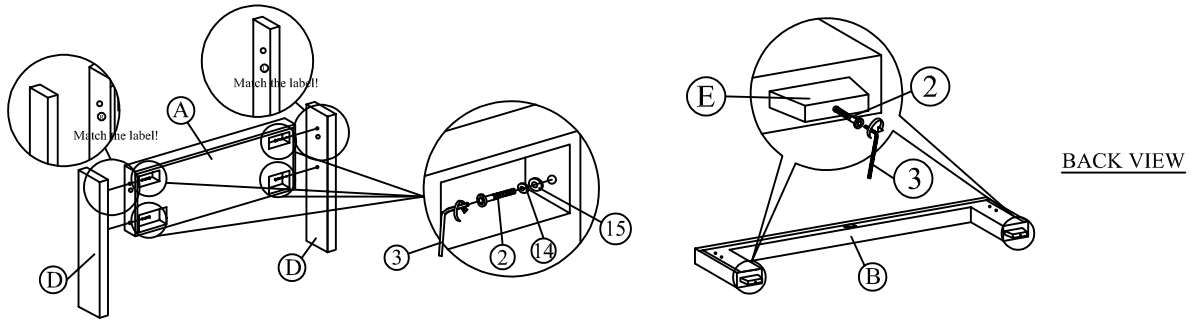

Assembly Instruction

Step 6

Step 7