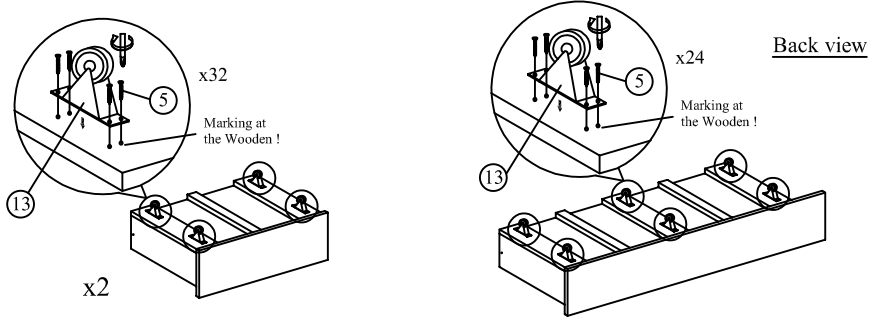

Assembly Instruction

CF 9370
(5'6" QUEEN)

Step 1

Step 2

Step 3

HARDWARE

Step 4

Step 5

BACK VIEW

Attention: Zip the black non-woven fabric after take out the parts !!

A	Headboard	1pc
B	Footboard	1pc
C	Side Rail	2pcs
D	Side Wing	2pcs
E	Footboard Side Legs 80 x 35 x 50(H)	2pcs
F	Center Rail 1910mm	1pc
G	14 Slat 1597mm	1pc
H	Support Legs 265mm	3pcs
I	Side Rail Support Legs 266 x 60 x 15mm	4pcs
J	Footboard Front Panel	1pc
K	Side Rail Front Panel	2pcs
(L)	Left Side Panel	3pcs
(R)	Right Side Panel	3pcs
M	Footboard Back Panel	1pc
N	Side Rail Back Panel	2pcs
O	Footboard Bottom Panel	1pc
P	Side Rail Bottom Panel	2pcs
Q	Bottom Panel Big Support Wood	7pcs
S	Bottom Panel Small Support Wood	4pcs
HARDWARE		
1	JCBC M6 x 60	3pcs
2	JCBC M6 x 50	12pcs
3	Allen Key 100mm	1pc
4	Allen Key 70mm	1pc
5	CSK Screw 16mm	56pcs
6	CSK Screw 28mm	8pcs
7	CSK Screw 32mm	64pcs
8	CSK Screw 50mm	24pcs
9	JCBB M8 x 20	4pcs
10	Small Adjuster	3pcs
11	Wood Dowel 20mm	8pcs
12	Metal Stepper	6pcs
13	Roller	14pcs
14	Spring Washers	10pcs
15	Flat Washers	10pcs