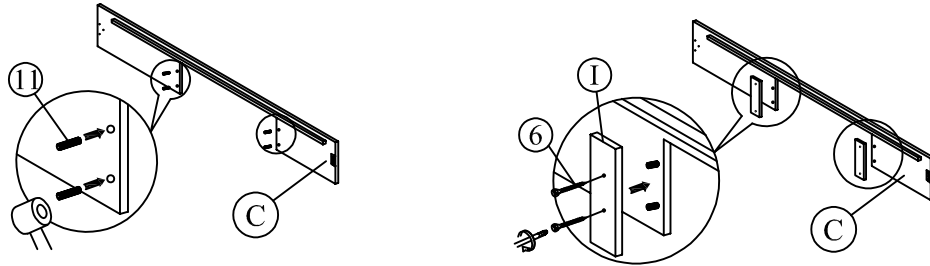

Assembly Instruction

Step 6

Step 7

Step 8

Step 9

Step 10